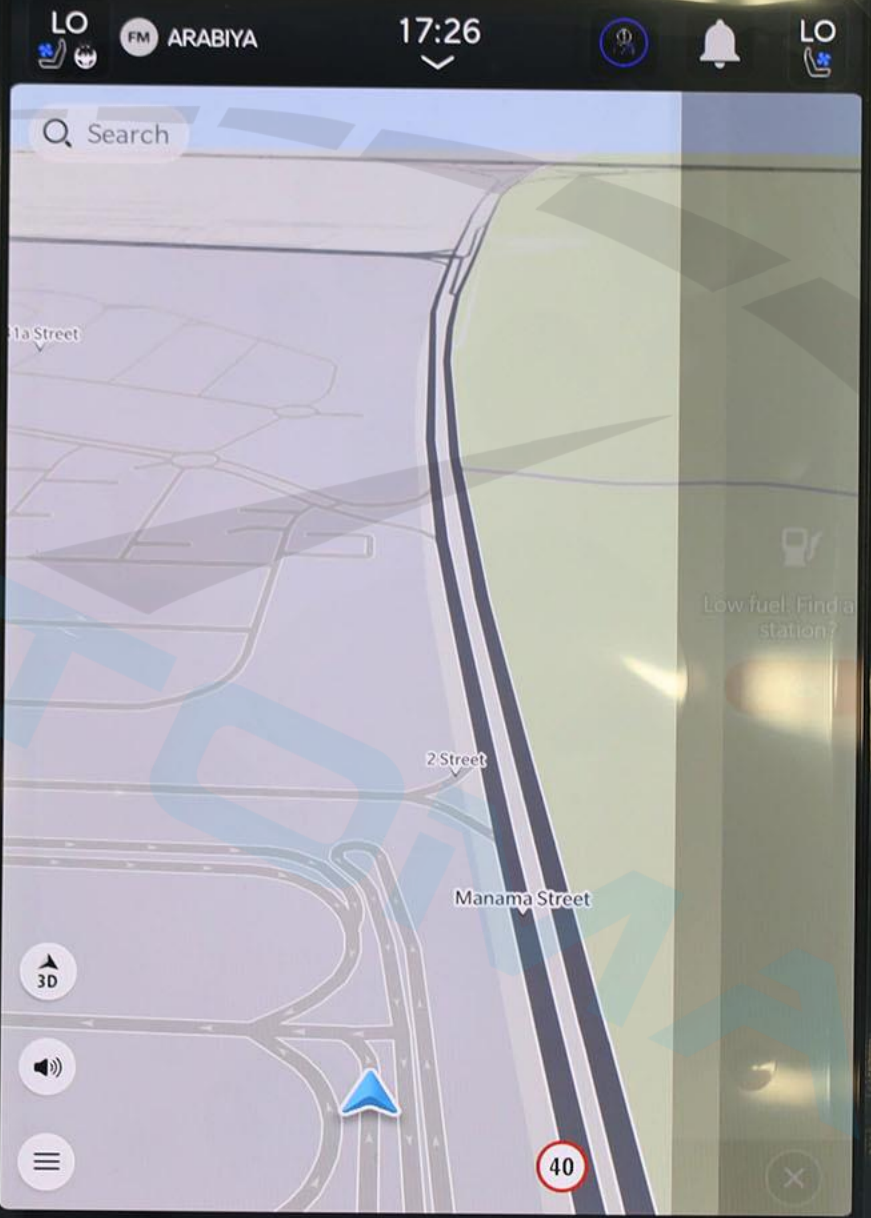

MODE
AUTO 1

VOLUME
MUTE

FRONT
REAR
A/C

TUNE
BROWSE
ENTER
SCROLL

SCREEN OFF

Home Media Comfort **Nav** Phone Vehicle Apps

MODE

4WD AUTO
AXLE LOCK