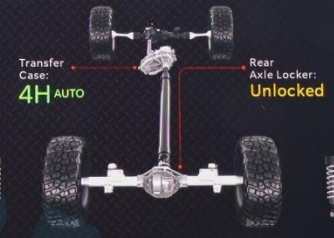

Snapshot

- Home
- Music
- Navigation
- SW A
- Phone
- Vehicle
- App Grid

START ENGINE STOP

VOLUME

TUNE BROWSE ENTER SCROLL

MODE

4WD AUTO AXLE LOCK

4WD HIGH 4WD LOW

4x4

AUX 1 AUX 2 AUX 3 AUX 4 AUX 5 AUX 6