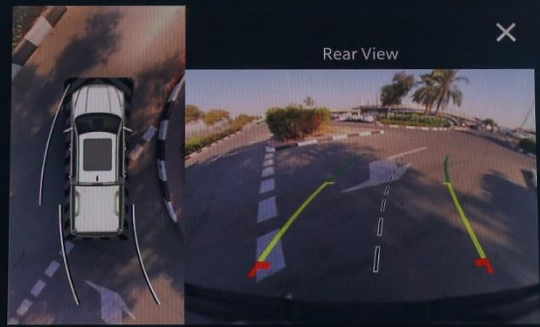

Камеры

 Кам. круг.оба	 Вид из левого зерк.	 Вид из правого зерк.
 Передняя камера	 Камера заднего вида	 AUX 1
 AUX 2