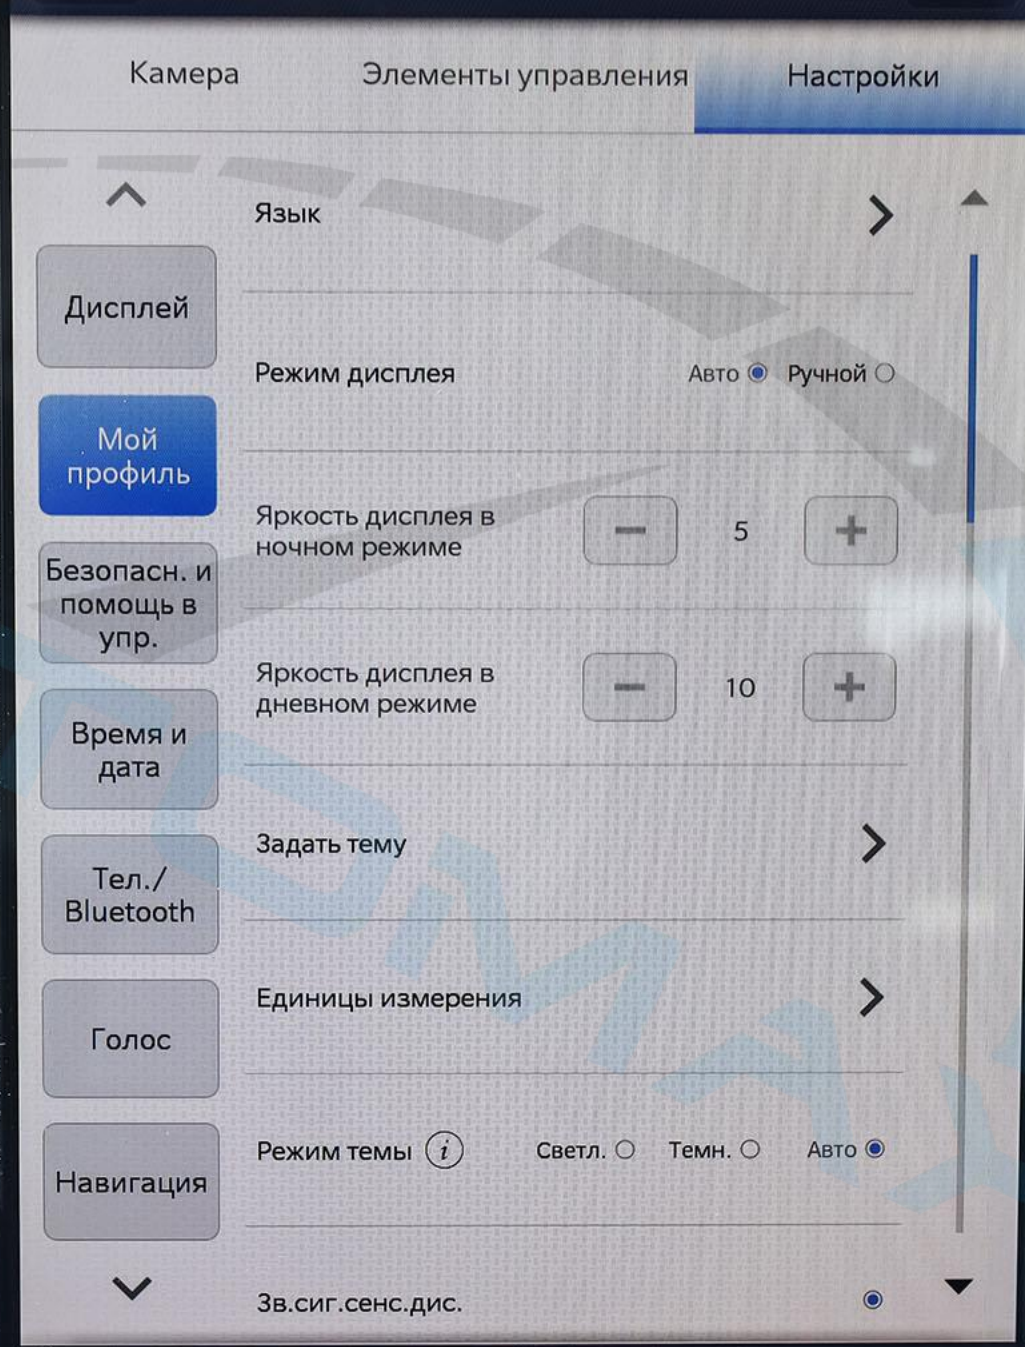

BROWSE

ENTER

SCROLL

SCREEN
OFF

OFF

TOW/
HAUL

P
OFF
REAR

P
OFF
FRONT