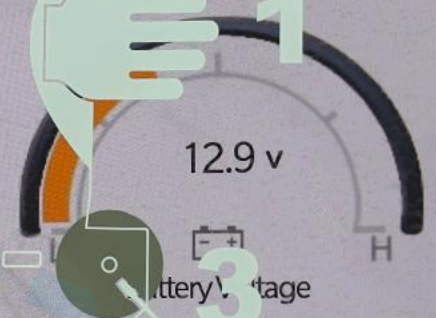

Forward Facing Camera

4WD
HIGH

55°22'03" E 25°10'06" N

Altitude -19 m

AUTO

E
A

Vehicle

LO