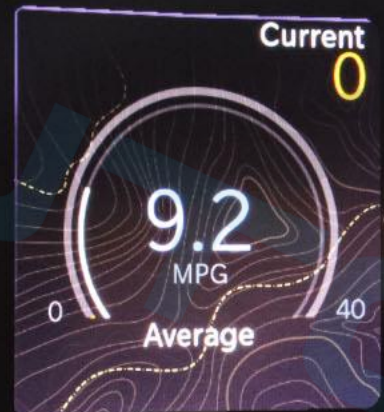

CANC

RES

SET-

0 km/h P 88°F

Press OK to Select

Hold OK to Edit

32 km

--