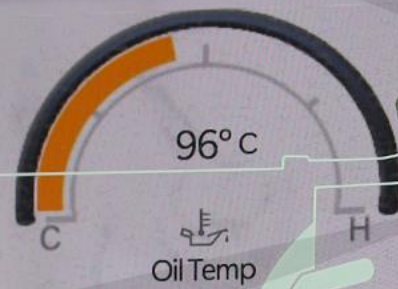

LO

36°
OUT

4:38

FM ARABIYA

LO

Vehicle Dynamics

2

Accessory Gauges

Pitch & Roll

Selec-Terrain

Forward Facing Camera

4WD
HIGH

55°22'03" E 25°10'06" N

Altitude -19 m

AUTO

E
A

Vehicle