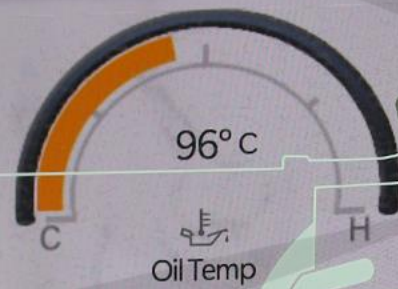

Accessory Gauges

Pitch & Roll

Selec-Terrain

Forward Facing Camera

4WD
HIGH

55°22'03" E 25°10'06" N

Altitude -19 m

AUTO