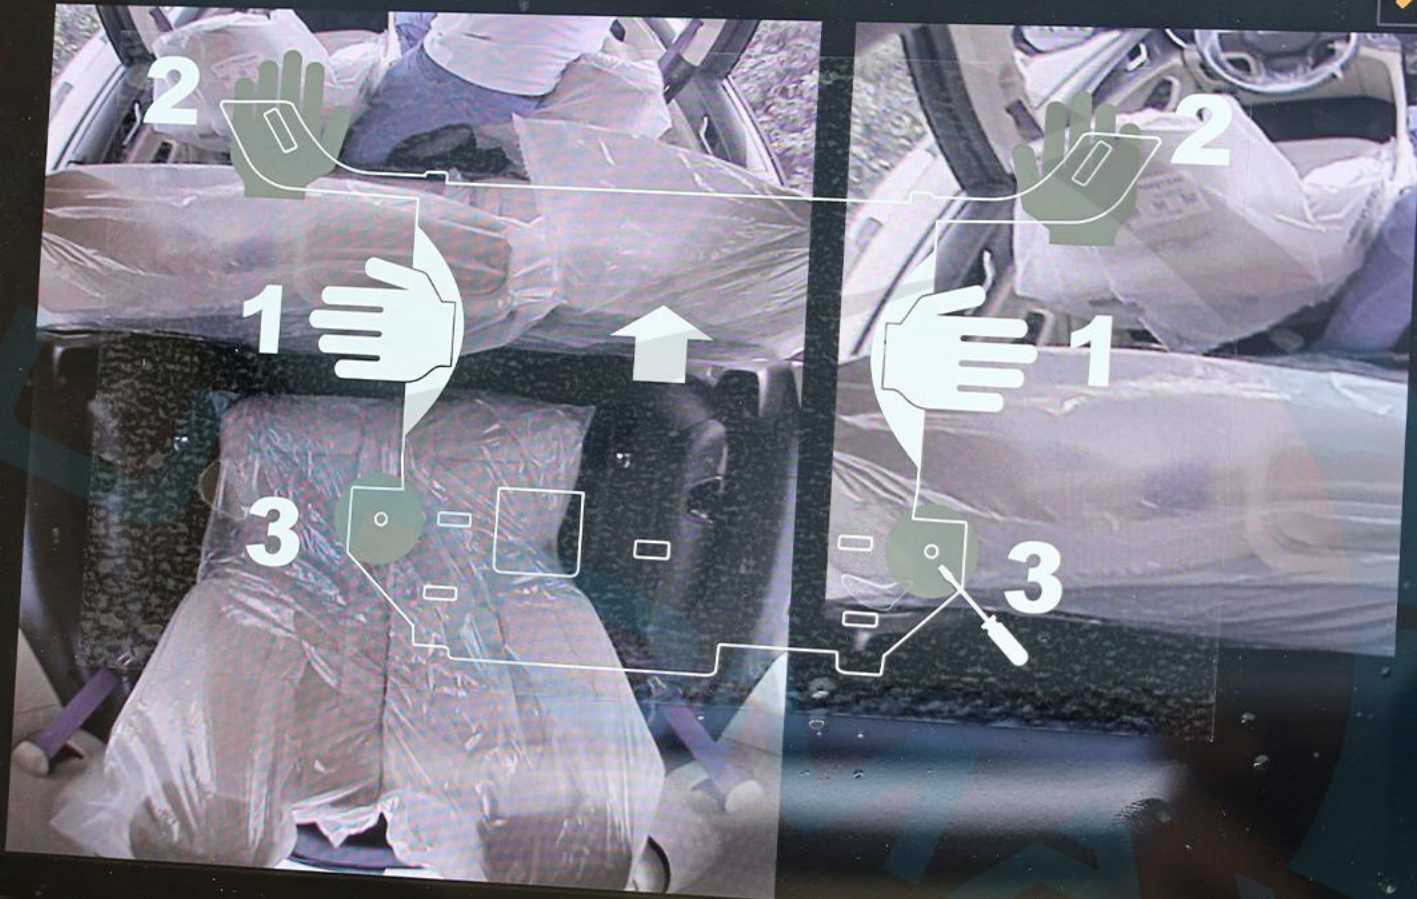

Select a seat to change zoom view

MUTE