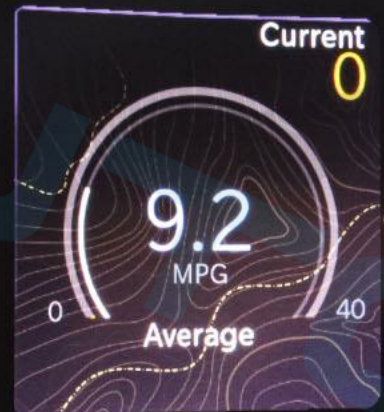

OK

Jeep

AIRBAG

SET+

CANC

RES

SET-

0 km/h P 88°F