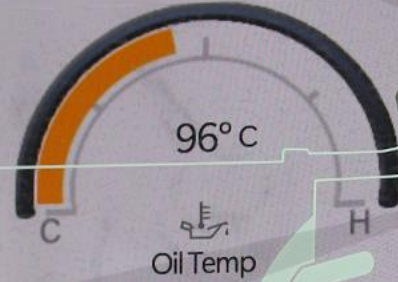

LO

36°
OUT

4:38

FM ARABIYA

LO

Vehicle Dynamics

2

Accessory Gauges

Pitch & Roll

Selec-Terrain

Forward Facing Camera

4WD
HIGH

55°22'03" E 25°10'06" N

Altitude -19 m

AUTO

E
A

Vehicle