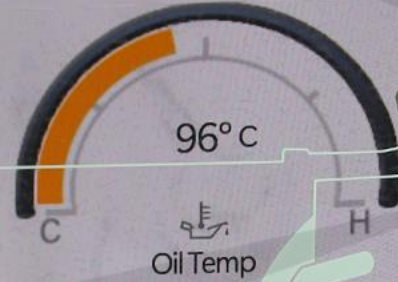

Vehicle Dynamics

2

Accessory Gauges

Pitch & Roll

Selec-Terrain

Forward Facing Camera

4WD  
HIGH

55°22'03" E 25°10'06" N