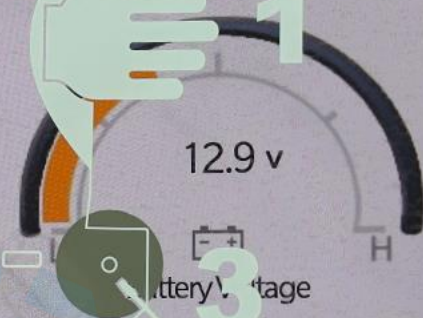

Vehicle Dynamics

2

Accessory Gauges

Pitch & Roll

Selec-Terrain

Forward Facing Camera

4WD  
HIGH

55°22'03" E 25°10'06" N