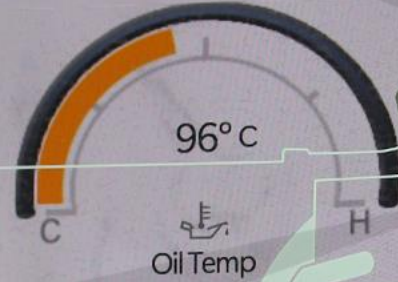

Vehicle Dynamics

2

Accessory Gauges

Pitch & Roll

Selec-Terrain

Forward Facing Camera

4WD HIGH

55°22'03" E 25°10'06" N