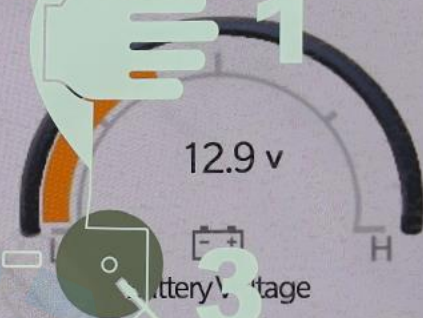

Vehicle Dynamics

2

Accessory Gauges

Pitch & Roll

Selec-Terrain

Forward Facing Camera

4WD HIGH

55°22'03" E 25°10'06" N