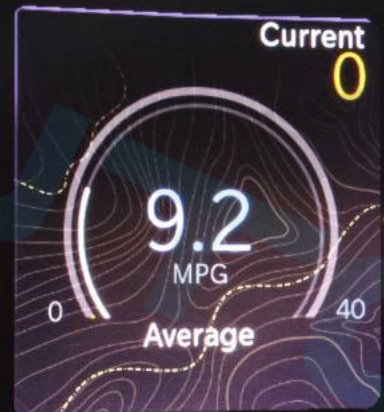

GRAND CHEROKEE

Jeep

AIRBAG

NAV 0 92°
9.7
EDUCATION
FIRST 90 MPH

LO 52° 11:39
Search
Home Music Navigation
NAV Nav

MUTE
MAX REAR

1 AUX 2

Jeep

SET-

0 km/h P 88°F

Press OK to Select

Hold OK to Edit

32 km

--

4. Off Road

0 km/h P