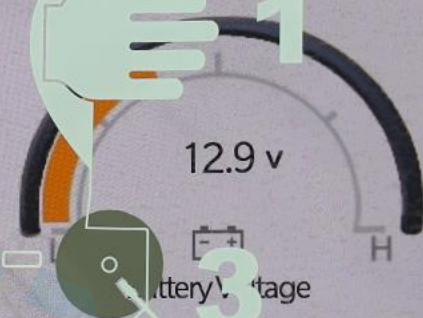

LO

36°
OUT

4:38

FM ARABIYA

LO

Vehicle Dynamics

Accessory Gauges

Pitch & Roll

Selec-Terrain

Forward Facing Camera

4WD
HIGH

55°22'03" E 25°10'06" N

Altitude -19 m

AUTO

E
A

Vehicle