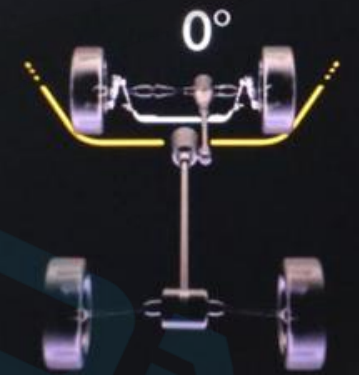

--

4. Off Road

0 km/h P

88°F

Vehicle Dynamics

32 km