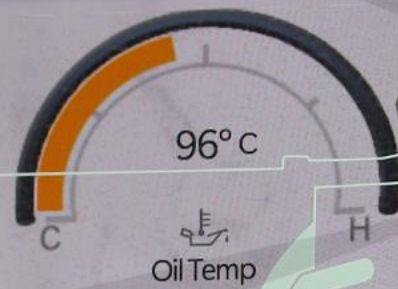

LO

36°
OUT

4:38

FM ARABIYA

LO

Vehicle Dynamics

Accessory Gauges

Pitch & Roll

Selec-Terrain

Forward Facing Camera

4WD
HIGH

55°22'03" E 25°10'06" N

Altitude -19 m

AUTO

E
A

Vehicle