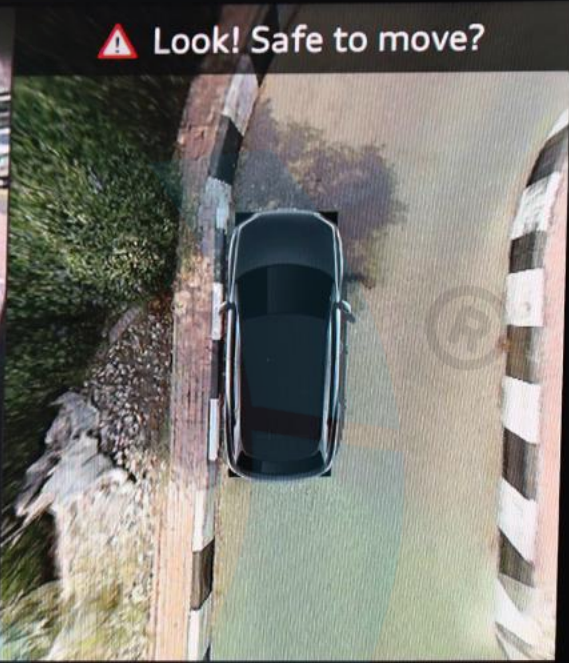

Corner view (front)