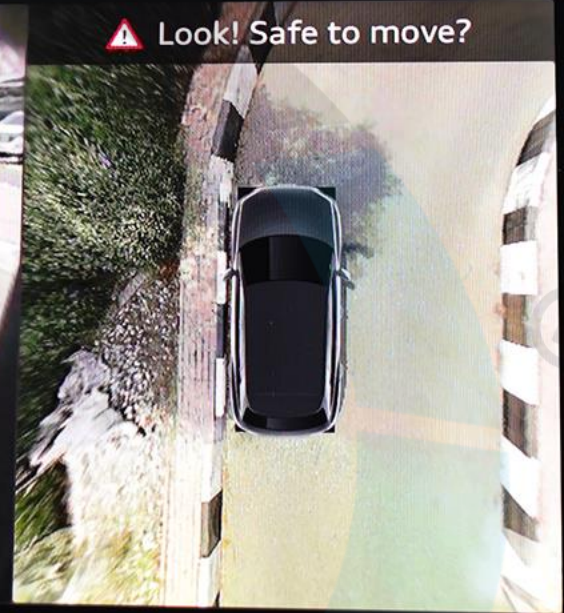

## View

Camera Graphic

Front volume

⚠ Look! Safe to move?

Corner view (front)

Bluetooth icon, Signal strength icon, 13:17

Car

Audi drive select