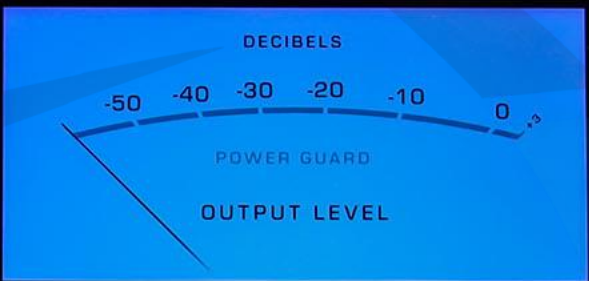

LO 1:18 FM GILLI FM LO

McIntosh
REFERENCE

GILLI FM

FM Radio

106.5 FM

Audio

CH

CH

VOL

Home

Media

Comfort

SW
A
Nav

Phone

Vehicle

Apps

TUNE/SCROLL

MAX REAR OFF AUTO A/C

Front Seats Massage Rear Screen Off