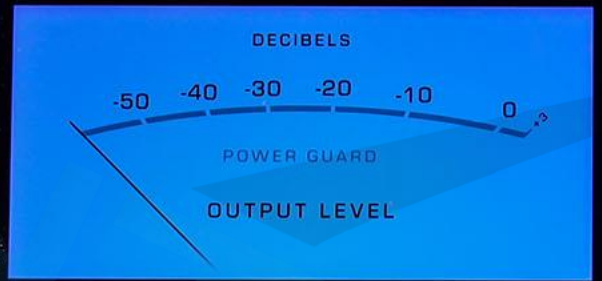

Sync

Home Media Comfort SW Nav Phone Vehicle Apps

Front Seats Massage Rear Screen Off

Waterfall High High Waterfall

Lower Back Med Med Lower Back

LO 1:18 FM GILLI FM LO

McIntosh  
REFERENCE

GILLI FM