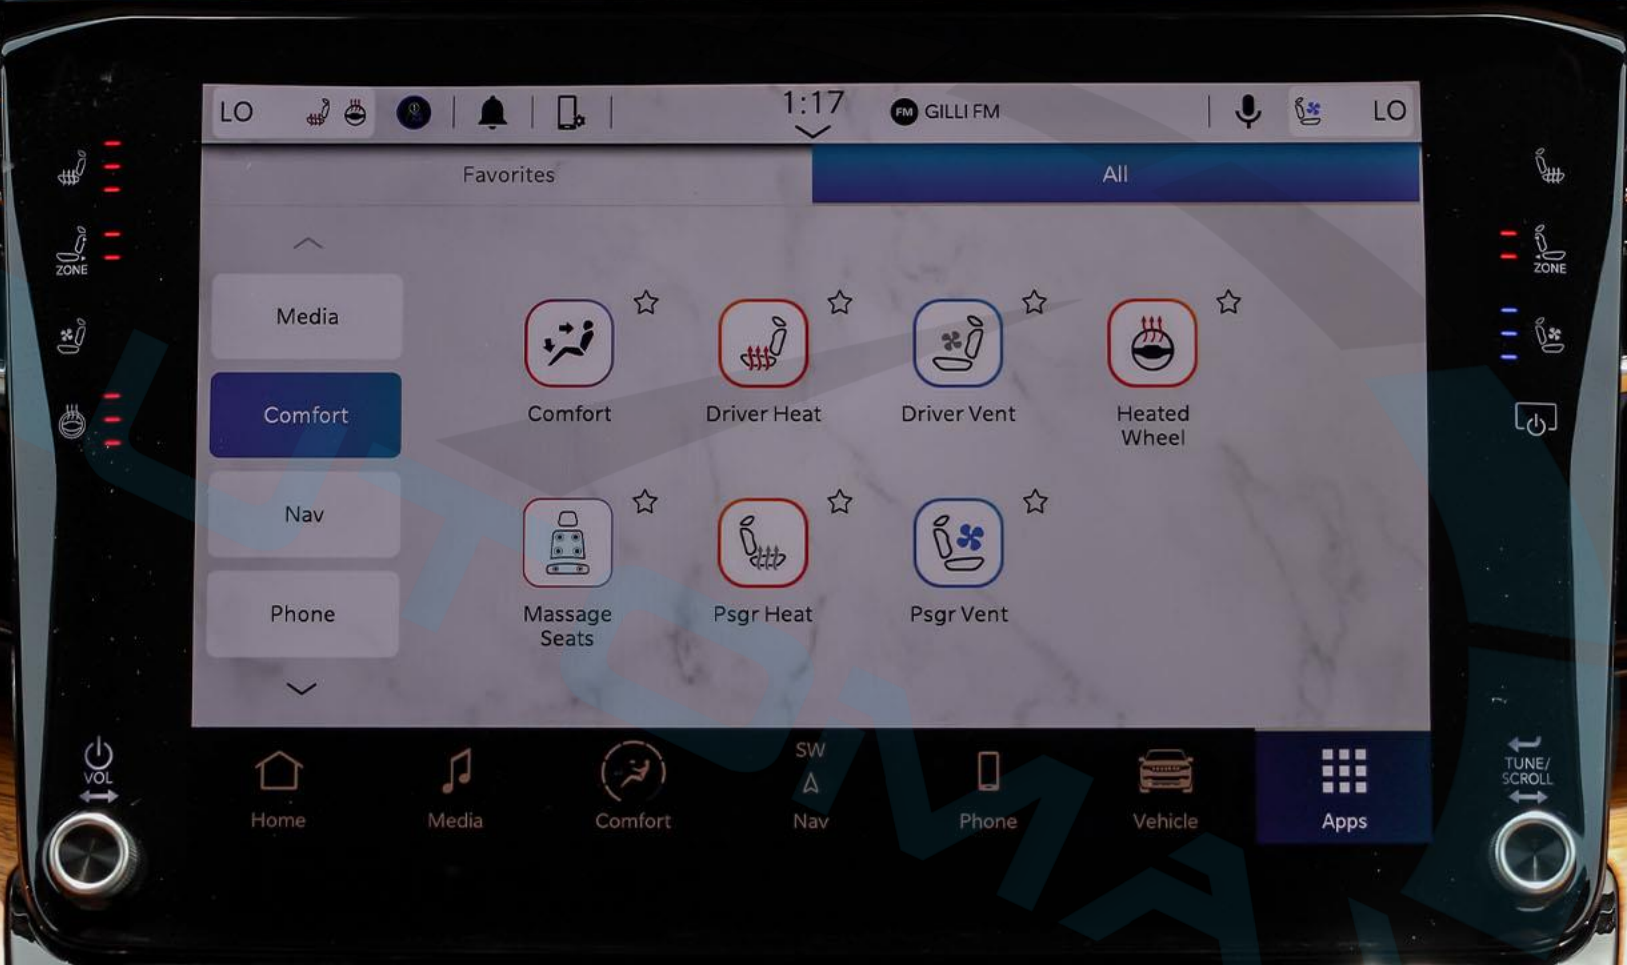

Max A/C A/C Max Rear

Sync Off 1 2 3 4 5 6 7 Auto

VOL TUNE/SCROLL

Home Media Comfort Nav Phone Vehicle Apps

MAX REAR OFF AUTO A/C

Front Seats Massage Rear Screen Off

Waterfall High High Waterfall

Lower Back