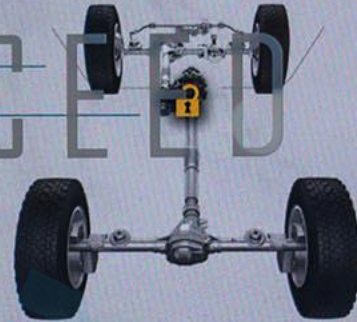

LO

Off Road Pages

Vehicle Dynamics

Accessory Gauges

Pitch & Roll

Steering Angle:

Transfer Case
Unlocked

2H