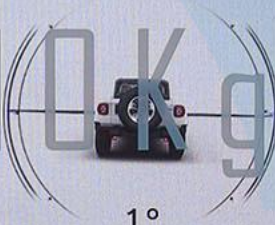

1°

Roll

Accessory Gauges

Pitch & Roll

2H

55°

60° E

25°10'08" N

Altitude: -15 m