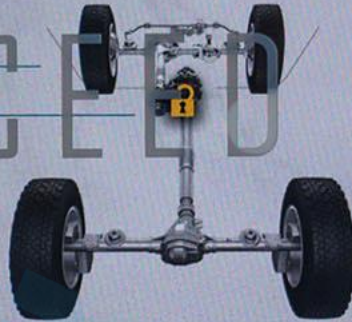

DO NOT PRESS

Home

Media

Comfort

Phone

Vehicle

Apps

LO

80°
OUT

12:06

95.70

LO

Off Road Pages

Vehicle Dynamics

Accessory Gauges

Pitch & Roll

Steering Angle:

Transfer Case
Unlocked

2H

55°21'60" E

25°10'08" N

Altitude: -15 m

DO NOT EXCEED 10Kg