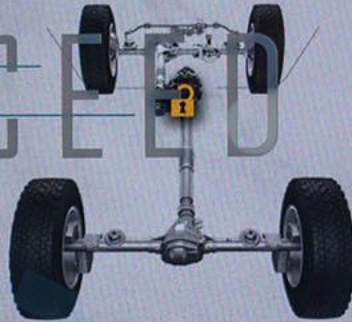

LO

Off Road Pages

Vehicle Dynamics

Accessory Gauges

Pitch & Roll

Steering Angle:

Transfer Case
Unlocked

2H