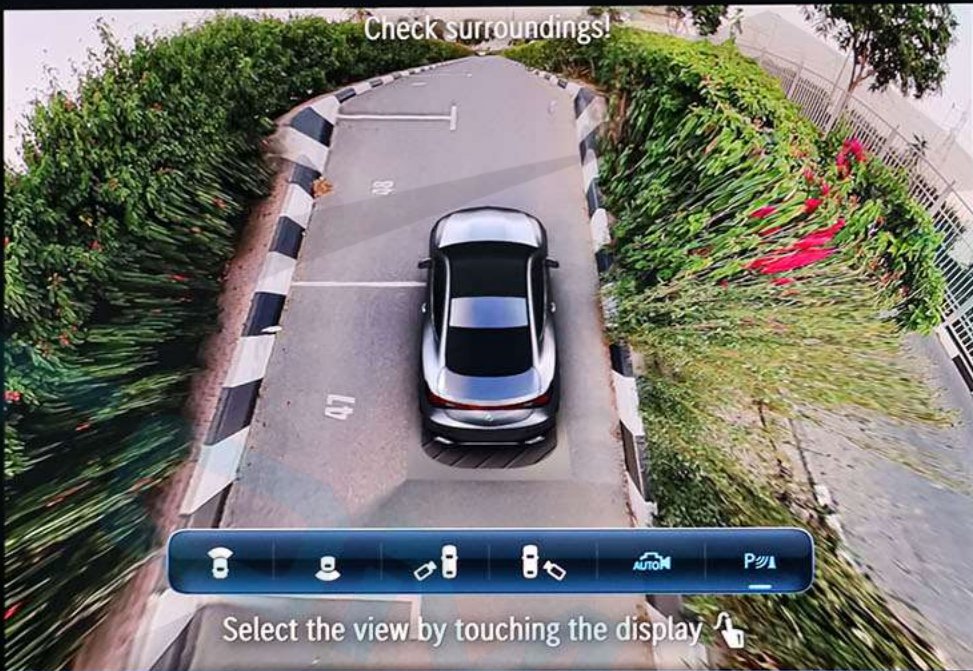

Select the view by touching the display

16:47

Functions

Head-up display
On

HUD Head-up display	ESP	M Manual shifting	60 Acoustic warning
P PARKTRONIC	Seat belt feeder	Act. Lane Keep. Ast	Act. Steering Asst