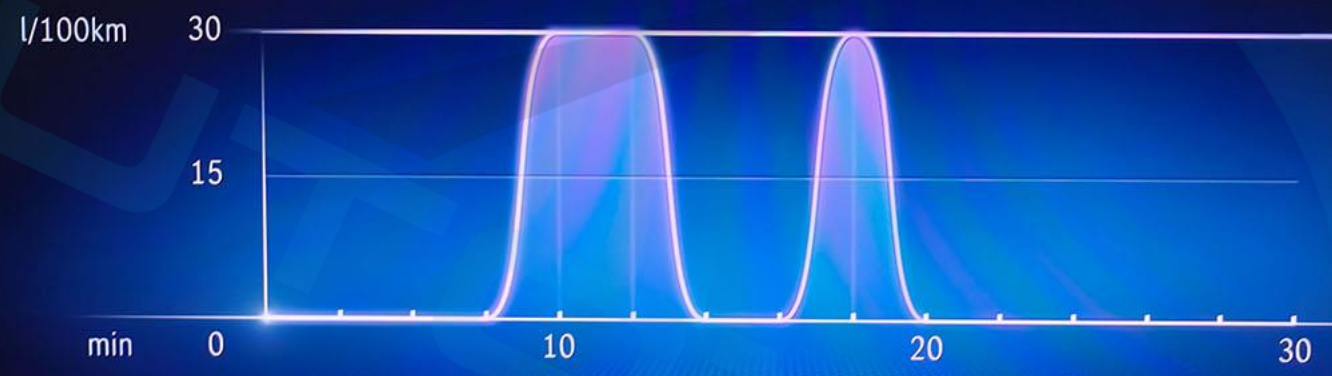

Traffic

Rte overview

Browser

4G 13:23

Vehicle Engine IWC Consumption

From start
99.9
l/100km

LOW

7.5 min | 30 min | 90 min | 3 h