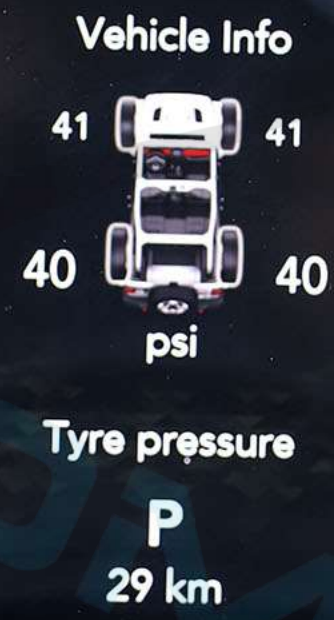

Range
191 km

Hold OK to Reset

P
29 km

The central display features a fuel economy gauge with a needle at 14.2 MPG. It also shows a range of 191 km, a gear indicator 'P', and a 29 km trip. The temperature is 79°F and the compass points Northwest (NW).

NW 6.0 Trip Info 79°F

29.7 km

14.2 MPG

05:35:25

OK to Reset All Trip A

P 29 km

Fuel gauge: F (Full), E (Empty), needle at approximately 3/4 full.

Water level gauge: H (High), C (Low), needle at approximately 1/2 full.

NW 4.0 Driver Assist 79°F

Adaptive Cruise Control (ACC) Off

P 29 km

The central instrument cluster displays navigation direction (NW), gear selection (4.0), driver assist status (Driver Assist), temperature (79°F), Adaptive Cruise Control status (ACC Off), and parking status (P 29 km). It also features a compass and a fuel gauge.

NW 3.0 Off Road 79°F

0°

Drivetrain

P

29 km

The central display shows a compass heading of NW, a gear indicator of 3.0, and an Off Road mode with a 0° angle. It features a drivetrain diagram, a fuel gauge, a temperature gauge at 79°F, and a parking indicator (P) with 29 km remaining.