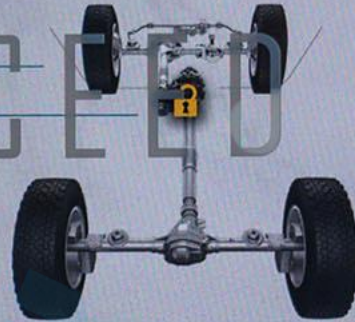

Off Road Pages

Vehicle Dynamics

Accessory Gauges

Pitch & Roll

Steering Angle:

Transfer Case
Unlocked

2H

55°21'60" E