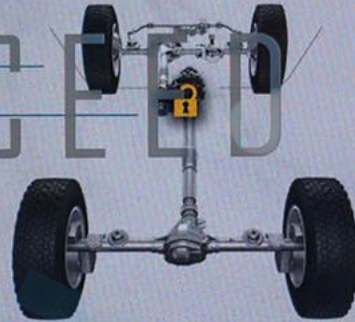

Off Road Pages

Vehicle Dynamics

Accessory Gauges

Pitch & Roll

Steering Angle:

Transfer Case  
Unlocked

2H

55°21'60" E