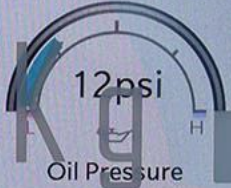

Home

Media

Comfort

Phone

Vehicle

App

LO

80°
OUT

12:06

95.70

LO

Off Road Pages

Vehicle Dynamics

Accessory Gauges

Pitch & Roll

2H

55° 60°

25°10'08" N

Altitude: -15 m

DO NOT PRESS