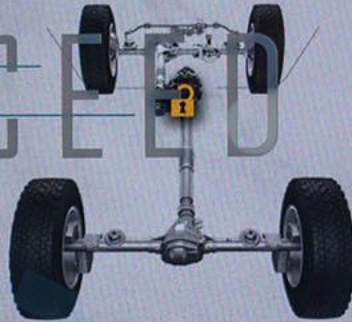

Vehicle Dynamics

Accessory Gauges

Pitch & Roll

Steering Angle:

Transfer Case
Unlocked

2H

55°21'60" E

25°10'08" N