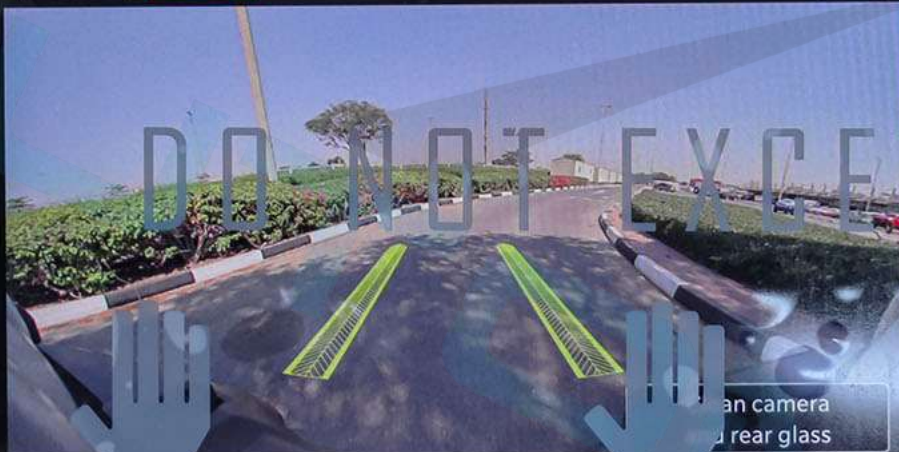

DO NOT EXCEED 100km/h

START RUN

- Home
- Media
- Comfort
- Nav
- Phone
- Vehicle
- Apps

LO | | 79° OUT | 10:15 CLUBFM | LO

Favorites

All

DO NOT EXCEED 100 MPH

Media