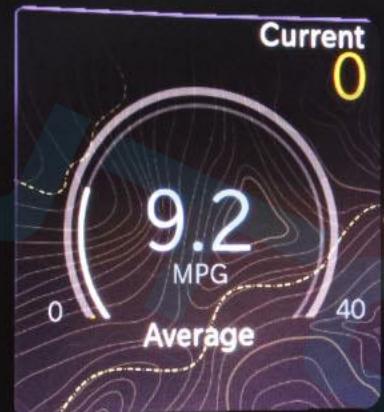

N

0 km/h P

92°F

Key Fob
has Left
the Vehicle

27 km

0 km/h P 88°F

Press OK to Select

Hold OK to Edit