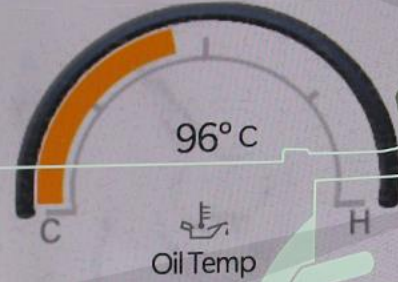

LO

36°
OUT

4:38

FM ARABIYA

LO

Vehicle Dynamics

2

Accessory Gauges

Pitch & Roll

Selec-Terrain

Forward Facing Camera

4WD
HIGH

55°22'03" E 25°10'06" N

Altitude -19 m

AUTO

E
A

Vehicle