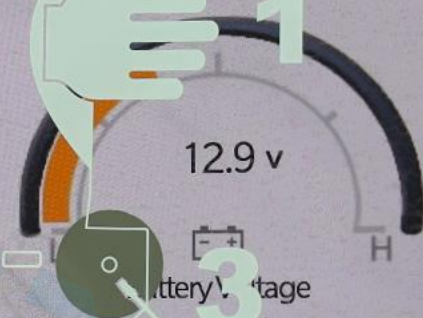

LO

36°
OUT

4:38

FM ARABIYA

LO

Vehicle Dynamics

2

Accessory Gauges

Pitch & Roll

Selec-Terrain

Forward Facing Camera

4WD
HIGH

55°22'03" E 25°10'06" N

Altitude -19 m

AUTO

E
A

Vehicle