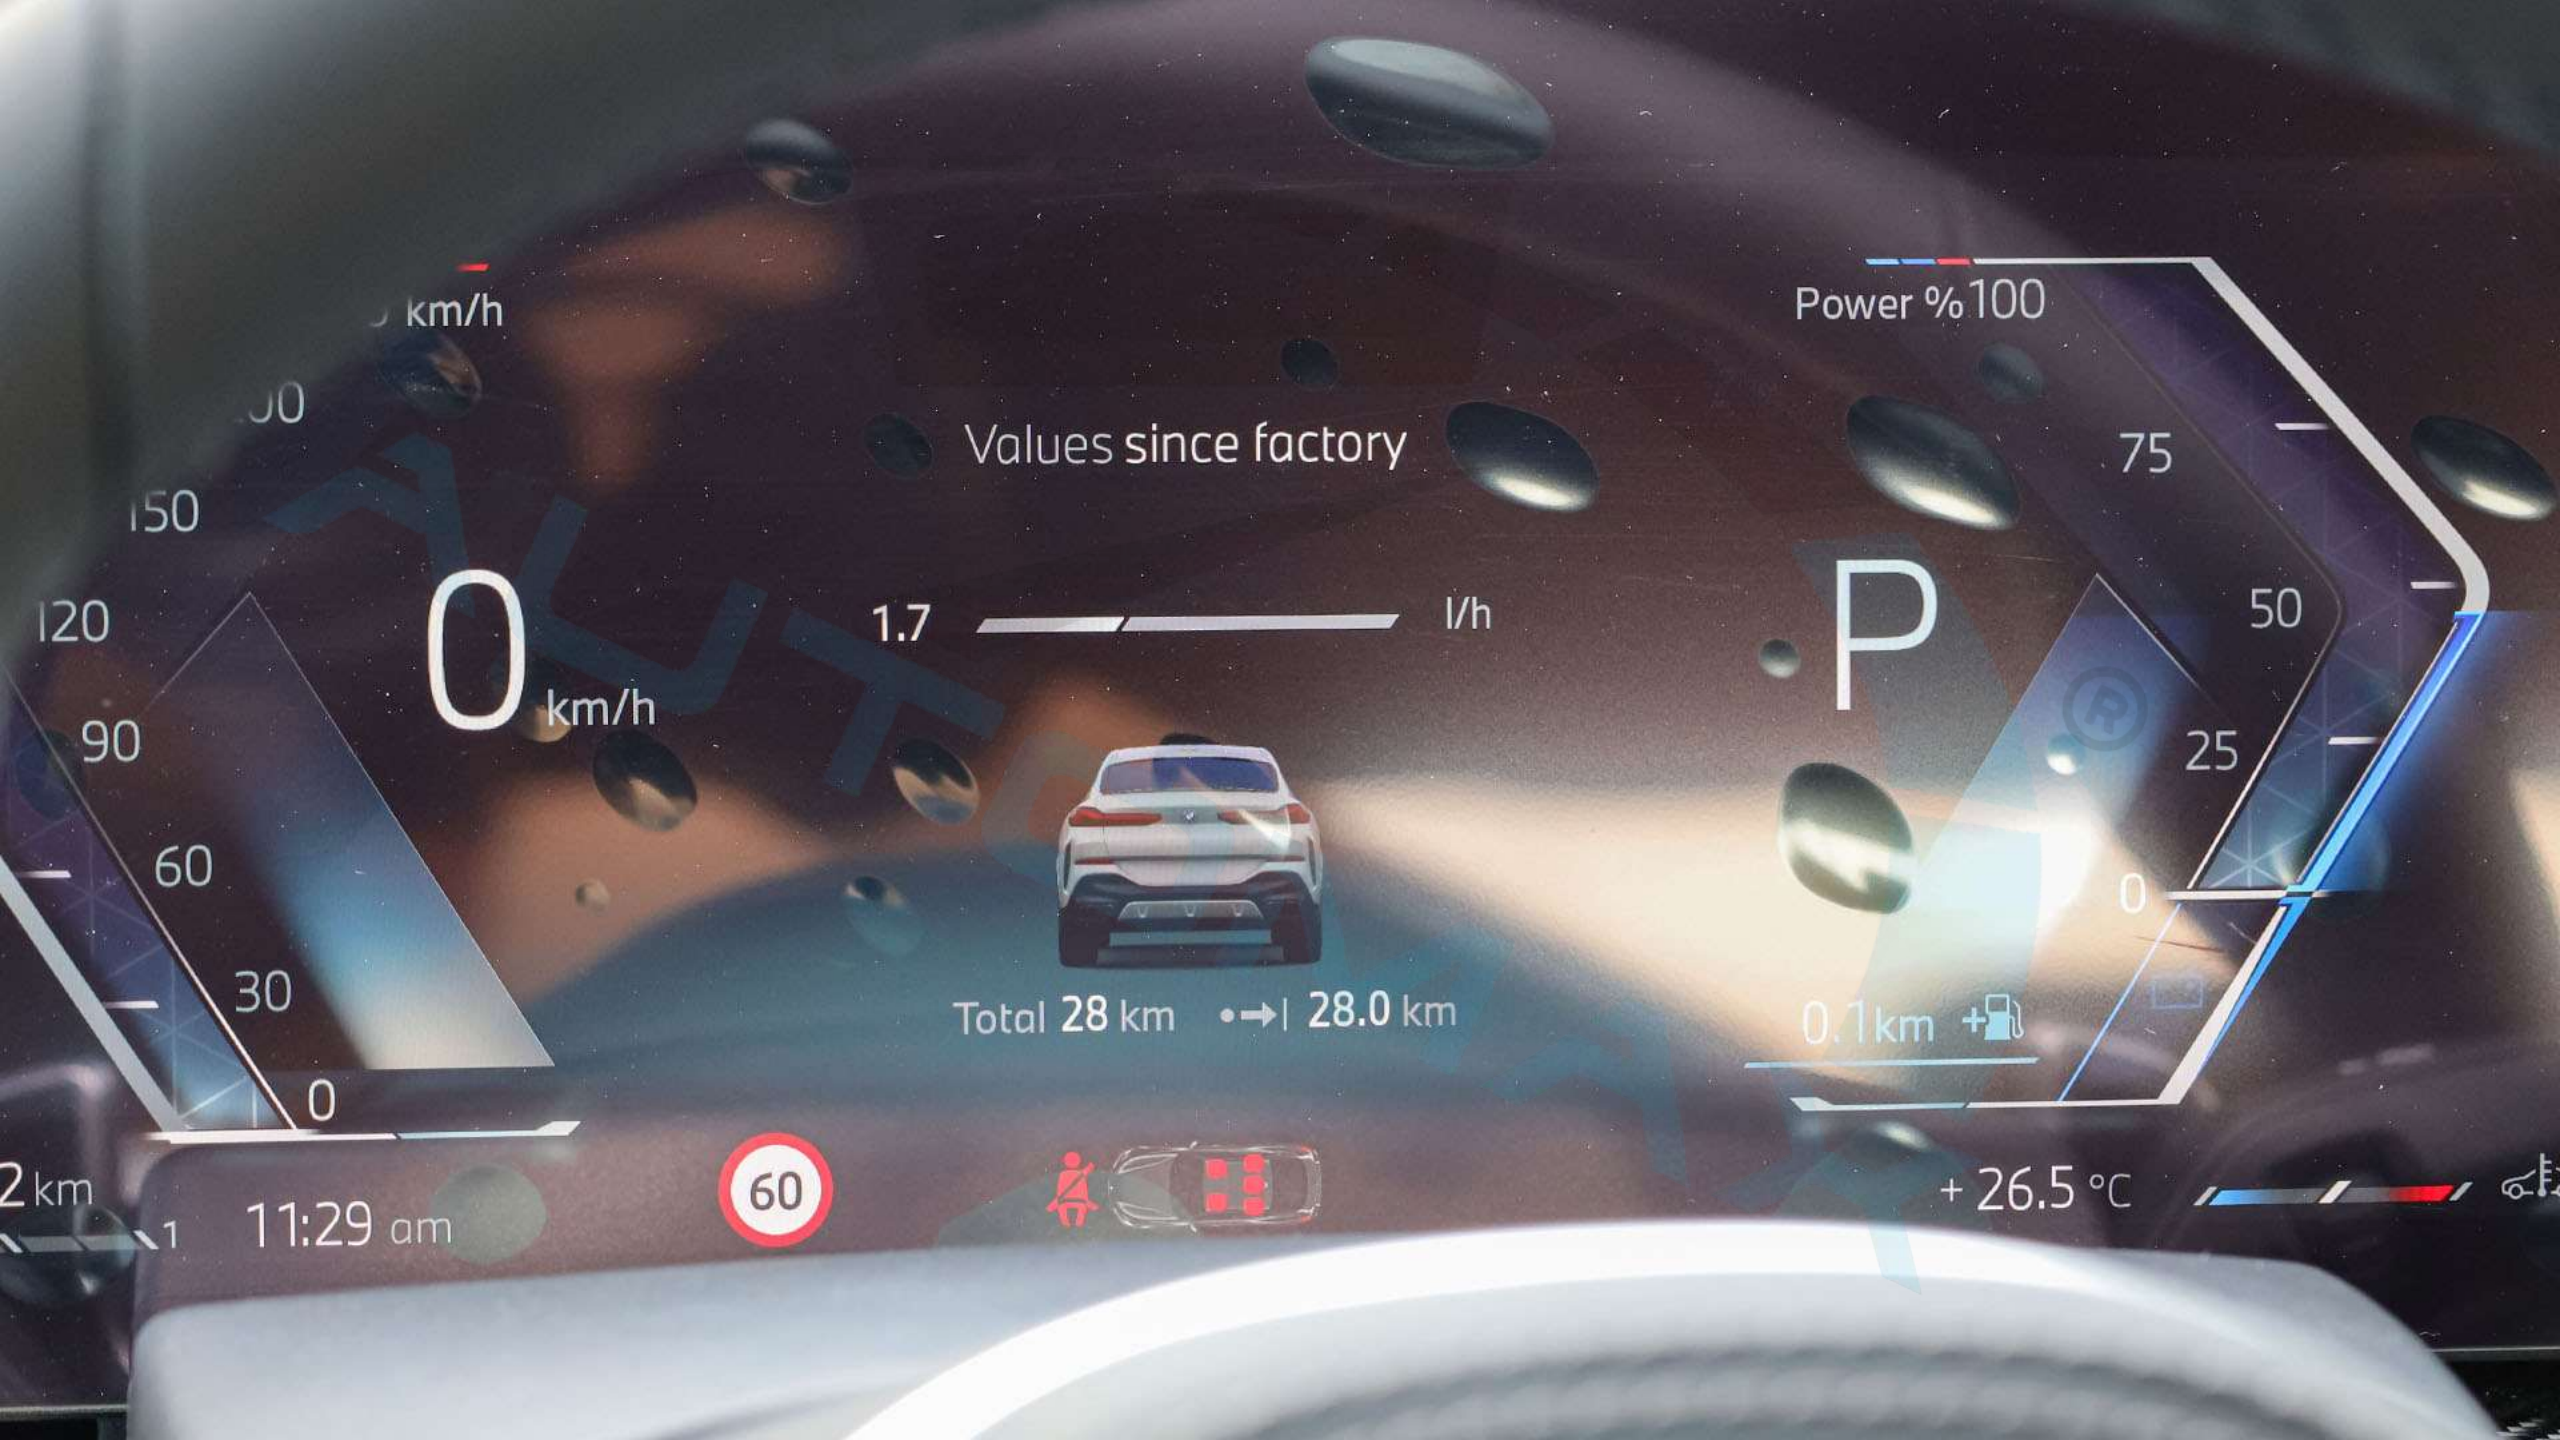

X3

XDRIVE 40i

AUTOMAX  
AUTOMAX.AE  
+971 54 279 8890  
+971 4 3205860

RESUME

CANCEL

SET

102 km 11:30 am 60 P +26.5 °C

The bottom of the dashboard displays a fuel gauge on the left showing 102 km, the time 11:30 am, a speed limit sign of 60 km/h, the gear indicator P, and the temperature +26.5 °C.