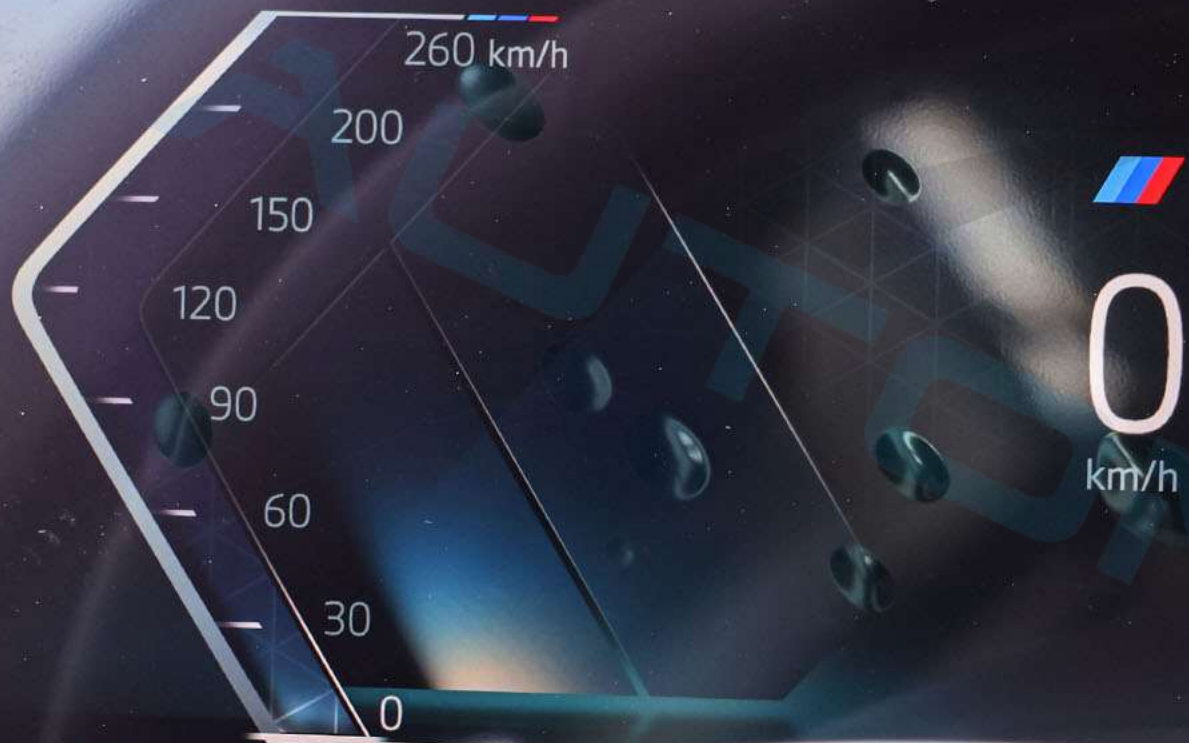

0 102 km 1 11:29

P +26.5 °C