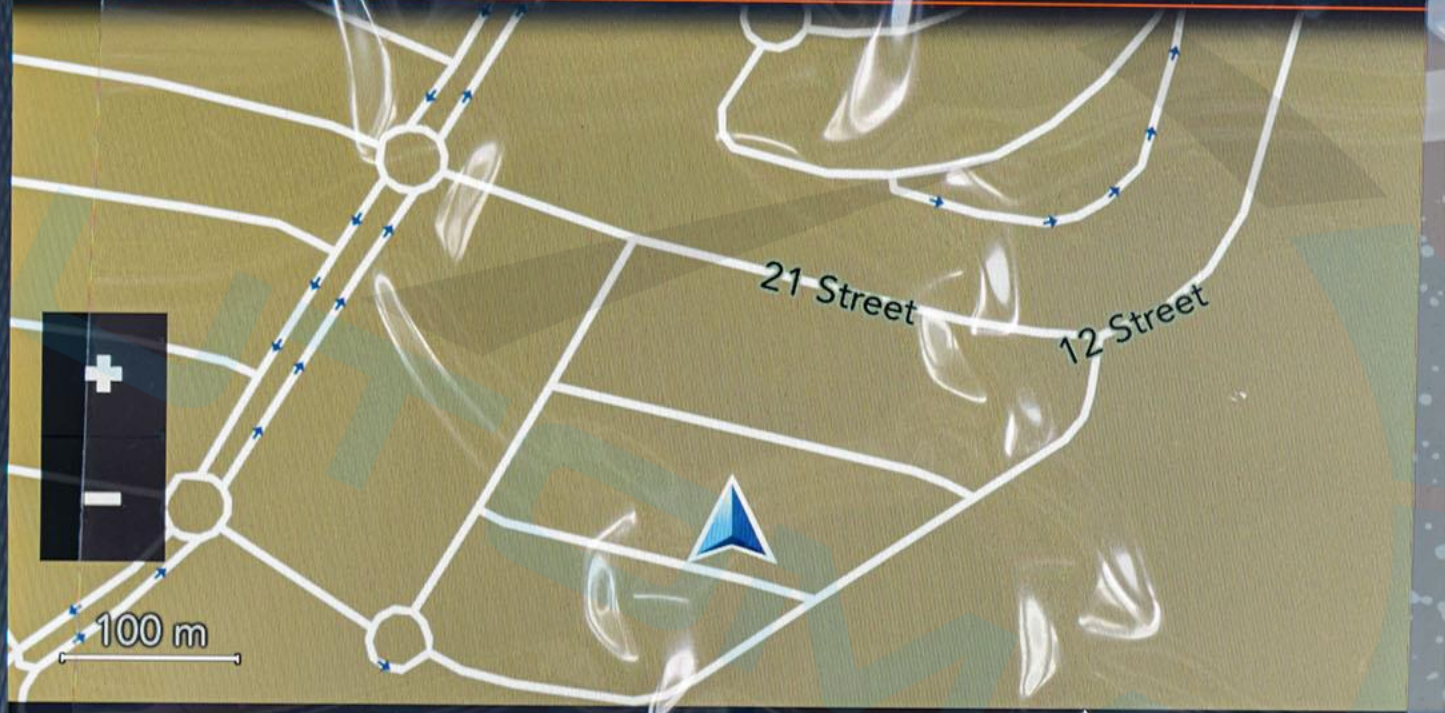

Menu

Current Street  
Near Unnamed Road

Current Town  
Dubai

89.4

Media

Climate

Controls

Apps