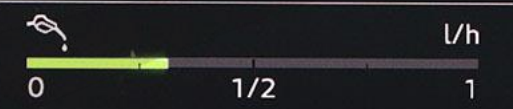

VIEW

OK

AIRBAG

200 km

Not connected

Energy consumers

Air conditioning

10051 km INDIVIDUAL 7091.2 km
 13:39 P +27.5°C