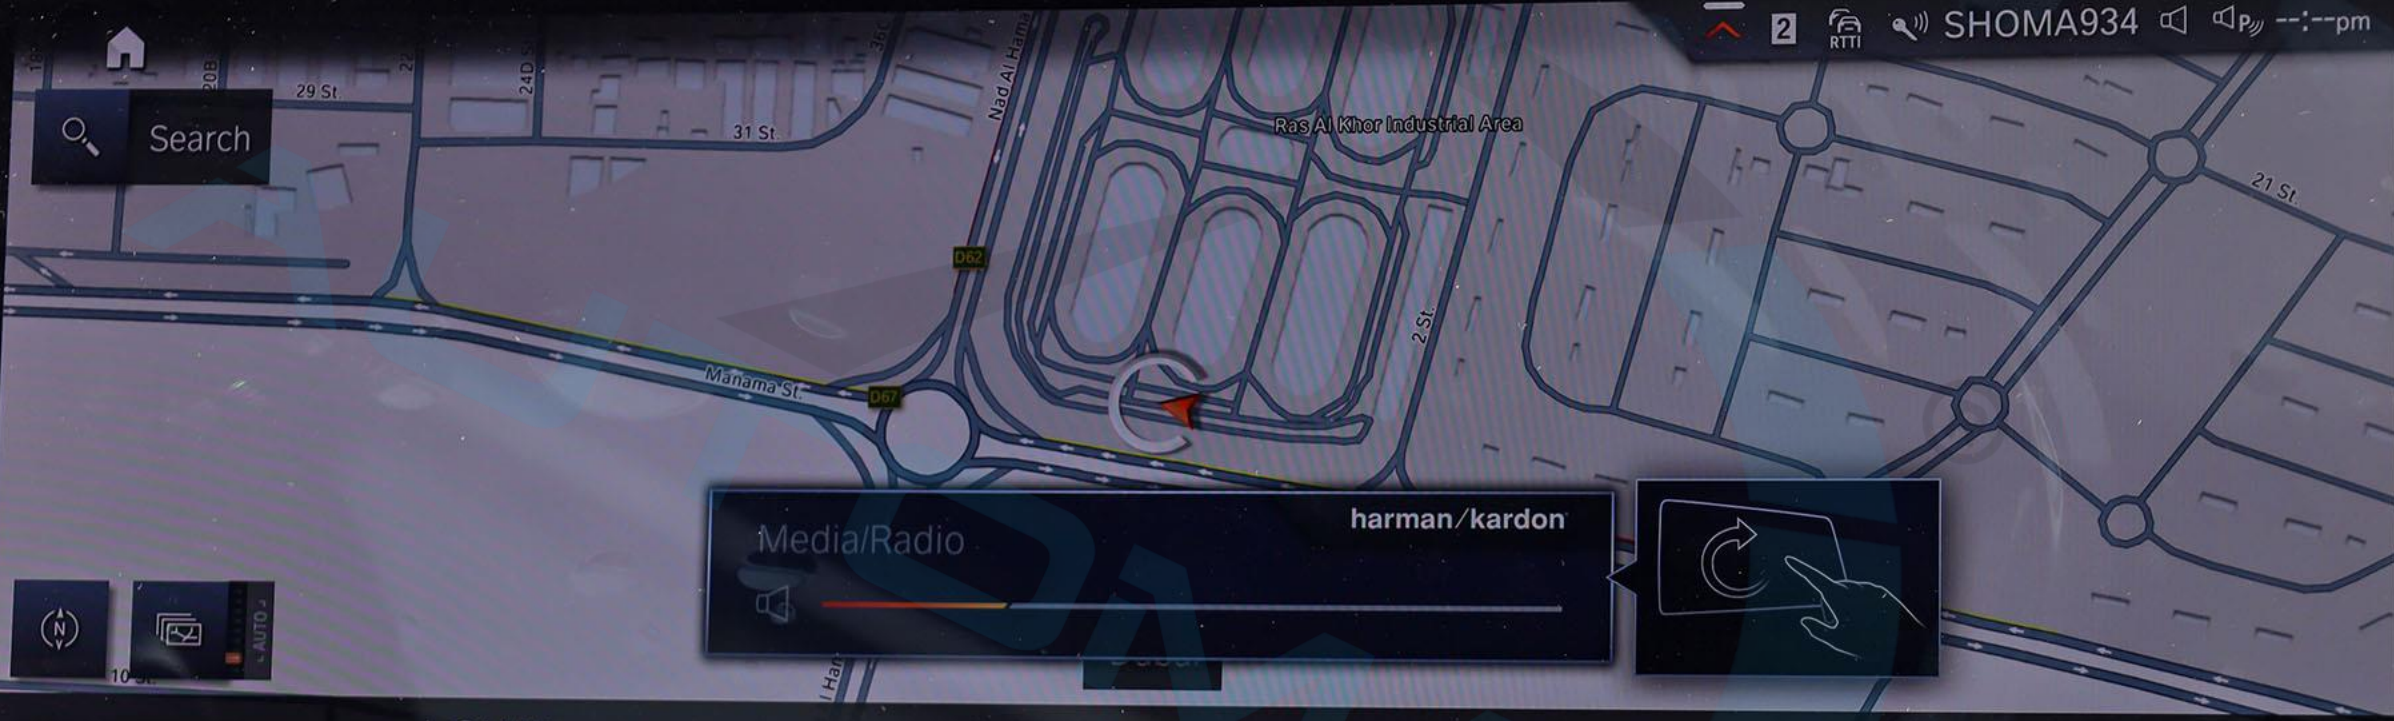

HAZARD

MAX

REAR

PARKING

- Home
- Parking view
- Assist view
- Panorama view
- More

Ⓟ Searching...

Start Reversing Assistant

+ Record new path

- LOW °C +

CLIMATE MENU

- LOW °C +

Search

Media/Radio harman/kardon

Speaker icon | Volume bar | Refresh icon

Navigation icons: Home, Search, Map, Auto

- LOW °C +