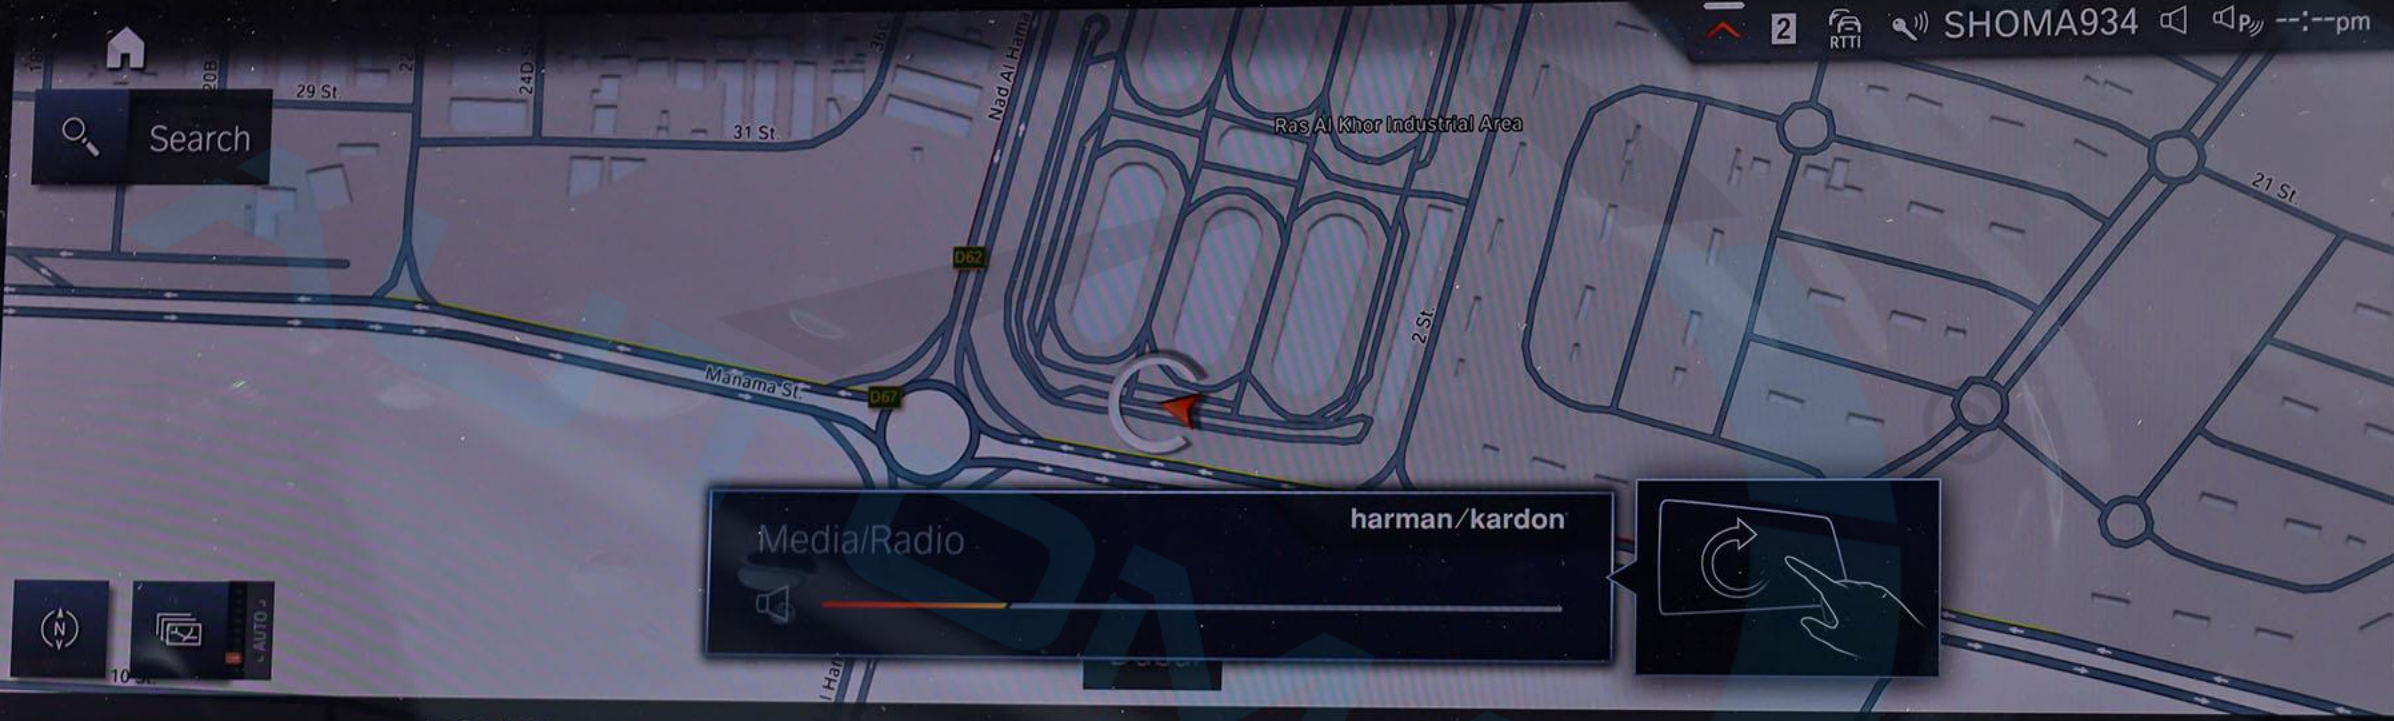

Search

Media/Radio harman/kardon

Speaker icon and volume slider