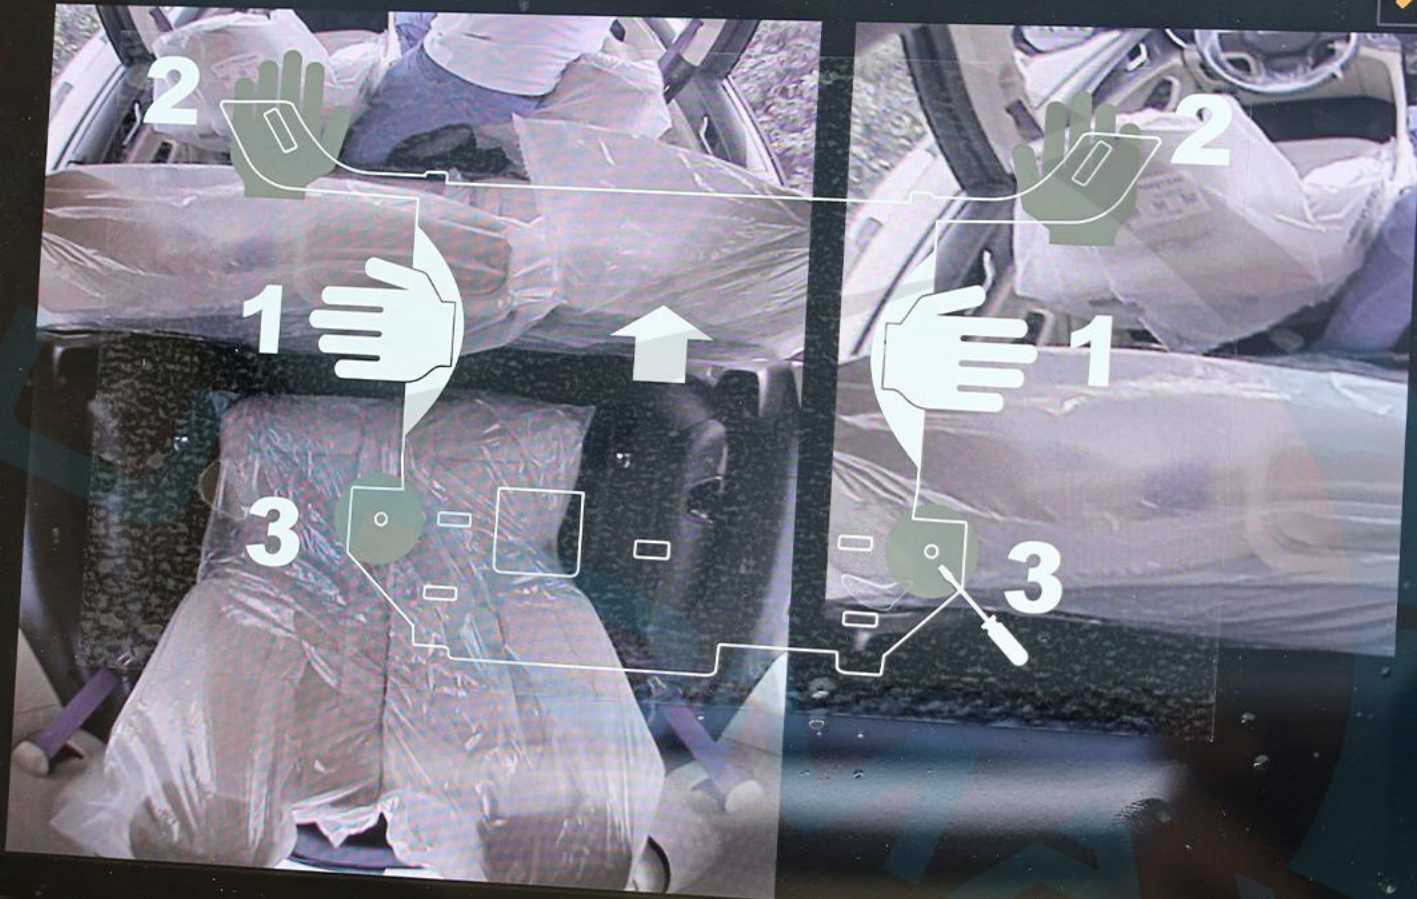

Select a seat to change zoom view