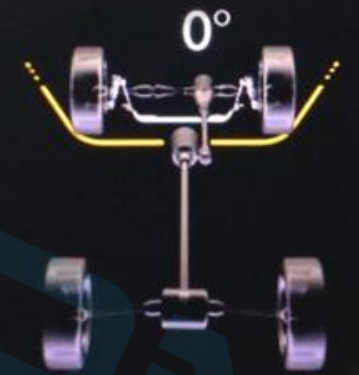

Adapts to  
Road Conditions

**Terrain Status**

32 km

--

4. Off Road

0 km/h P

88°F

Vehicle Dynamics