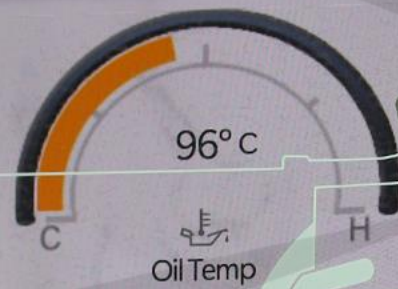

LO

36°
OUT

4:38

FM ARABIYA

LO

Vehicle Dynamics

2

Accessory Gauges

Pitch & Roll

Selec-Terrain

Forward Facing Camera

4WD
HIGH

55°22'03" E 25°10'06" N

Altitude -19 m

AUTO

E
A

Vehicle