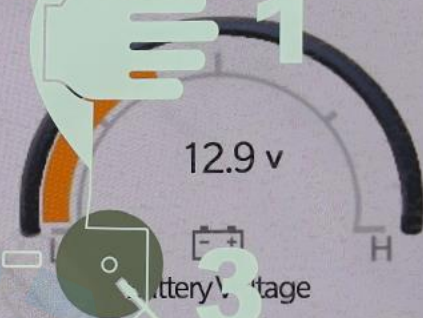

LO

36°
OUT

4:38

FM ARABIYA

LO

Vehicle Dynamics

2

Accessory Gauges

Pitch & Roll

Selec-Terrain

Forward Facing Camera

4WD
HIGH

55°22'03" E 25°10'06" N

Altitude -19 m

AUTO

E
A

Vehicle