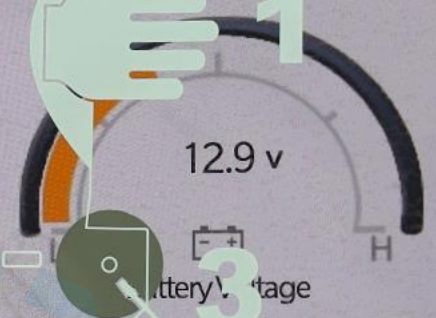

LO

36°
OUT

4:38

FM ARABIYA

LO

Vehicle Dynamics

2

Accessory Gauges

Pitch & Roll

Selec-Terrain

Forward Facing Camera

4WD HIGH

55°22'03" E 25°10'06" N

Altitude -19 m

AUTO

E
A

Vehicle