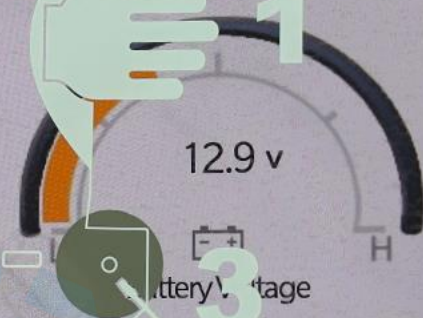

Accessory Gauges

Pitch & Roll

Selec-Terrain

Forward Facing Camera

4WD  
HIGH

55°22'03" E 25°10'06" N

Altitude -19 m

AUTO