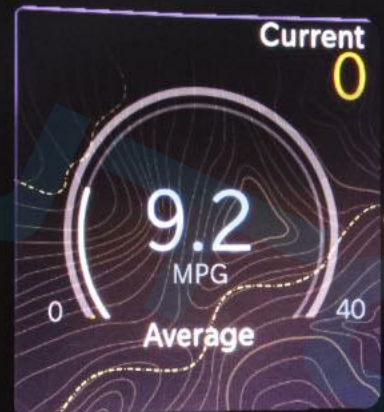

C

H

27 km

E

F

0 km/h P 88°F

Press OK to Select

Hold OK to Edit