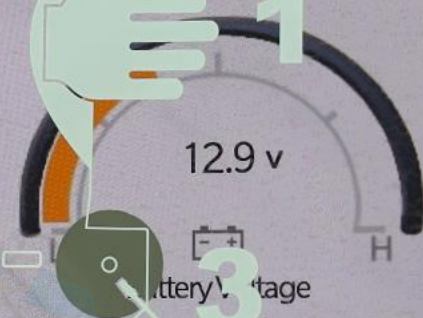

LO

Vehicle Dynamics

Accessory Gauges

Pitch & Roll

Selec-Terrain

Forward Facing Camera

4WD  
HIGH

55°22'03" E 25°10'06" N