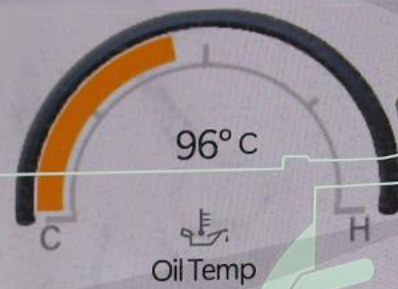

LO

Vehicle Dynamics

Accessory Gauges

Pitch & Roll

Selec-Terrain

Forward Facing Camera

4WD  
HIGH

55°22'03" E 25°10'06" N