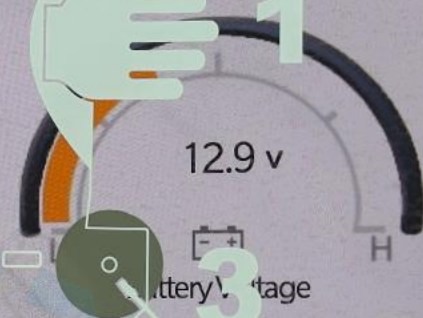

Selec-Terrain

Forward Facing Camera

4WD HIGH

55°22'03" E 25°10'06" N

Altitude -19 m

AUTO

E
A

Vehicle