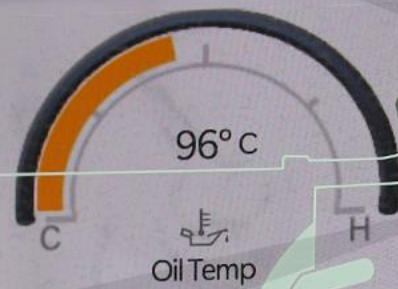

LO

36°
OUT

4:38

FM ARABIYA

LO

Vehicle Dynamics

Accessory Gauges

Pitch & Roll

Selec-Terrain

Forward Facing Camera

4WD
HIGH

55°22'03" E 25°10'06" N

Altitude -19 m

AUTO

E
A

Vehicle