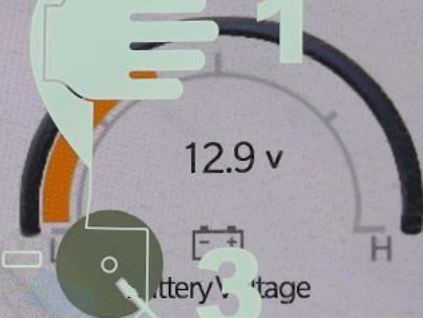

FM ARABIYA

LO

Vehicle Dynamics

Accessory Gauges

Pitch & Roll

Selec-Terrain

Forward Facing Camera

4WD  
HIGH