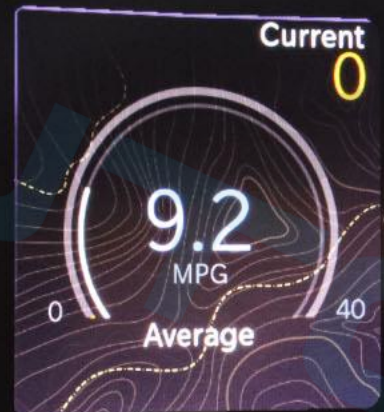

0 km/h P 88°F

FM
FM 102
FM 102.00 MH