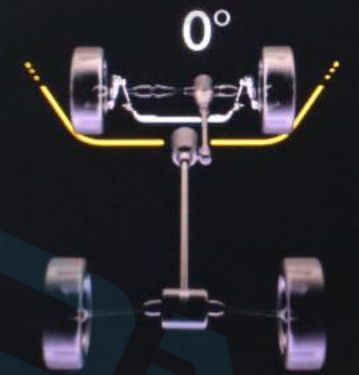

--

4. Off Road

0 km/h P

88°F

Vehicle Dynamics

32 km