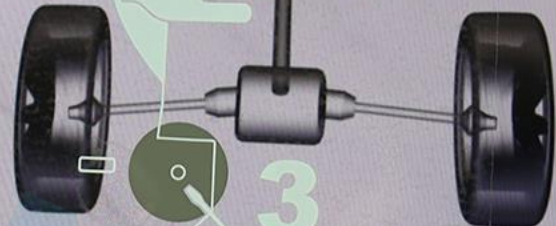

3

4WD HIGH

55°22'03" E

25°10'06" N

Altitude -19 m

AUTO

E

Vehicle