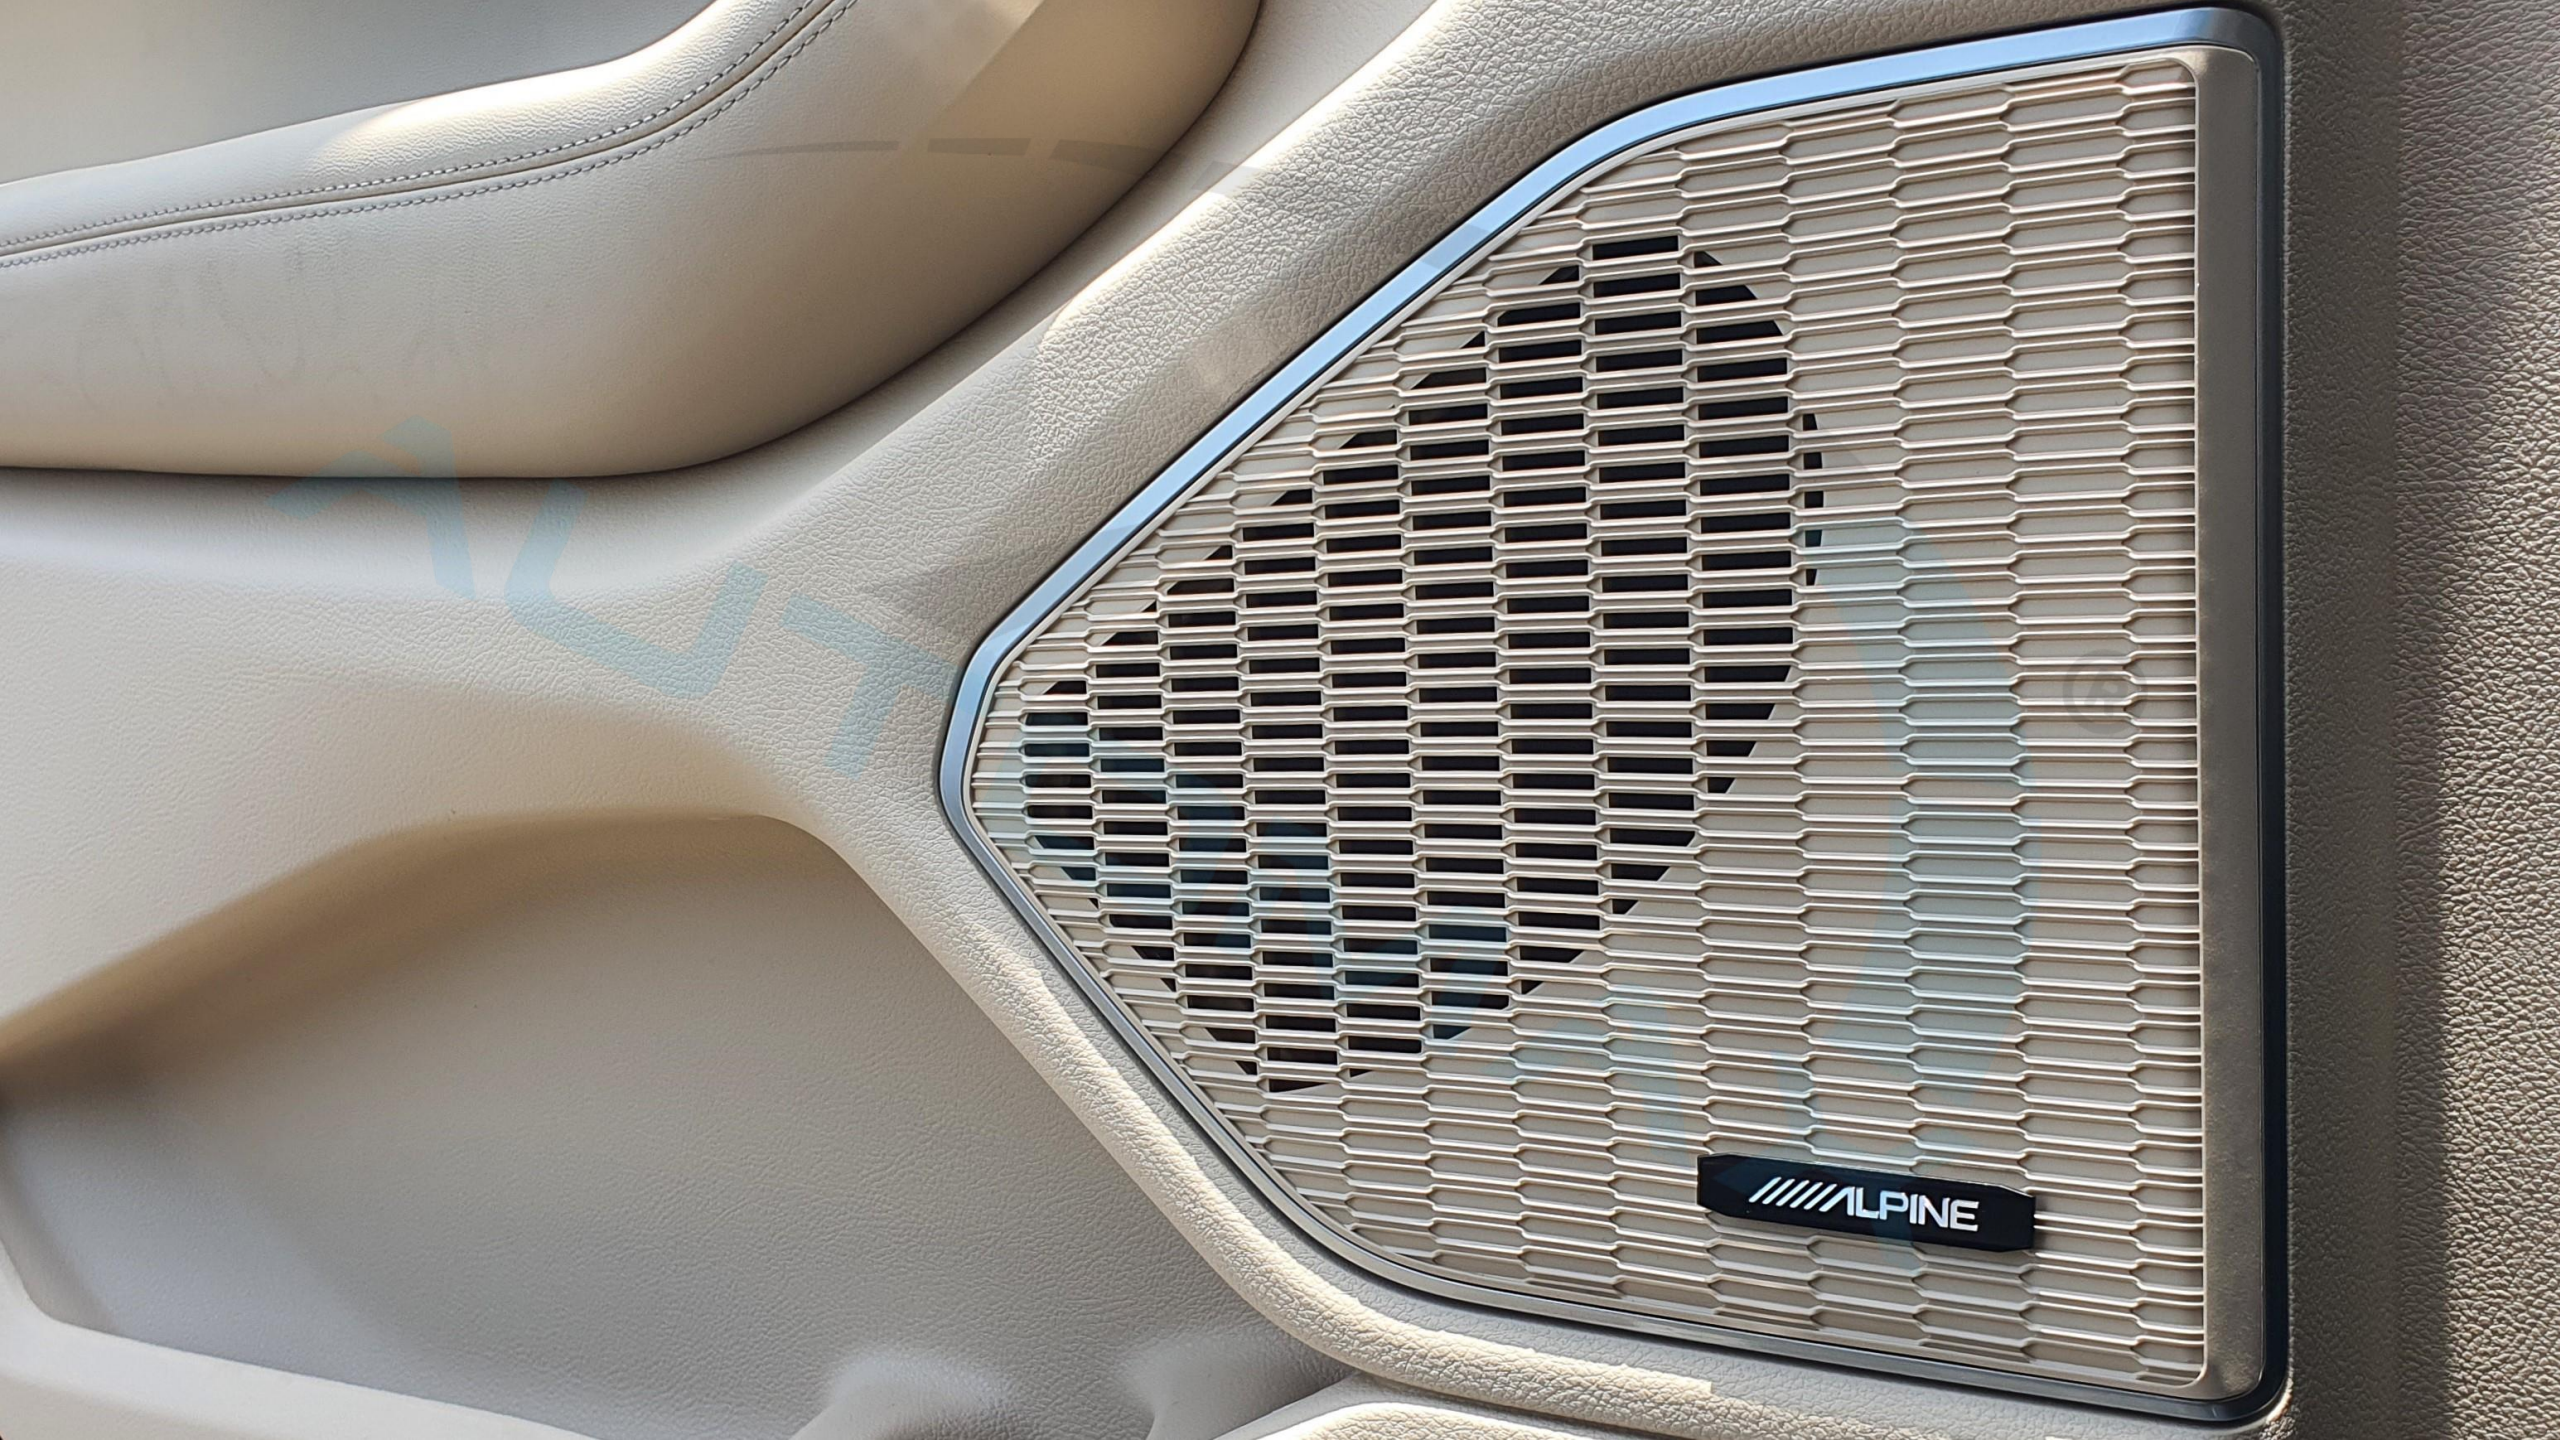

**AIRB**

Warning label with a red prohibition symbol over a person sitting in a car seat, and a diagram showing a person's head and neck position relative to the seat.

12V DC

AT  
43R-015133  
TRANSFORMIN  
MADE IN USA  
ACOUSTIC  
E00148