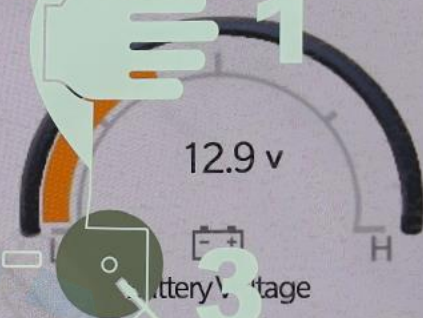

LO

36°
OUT

4:38

FM ARABIYA

LO

Vehicle Dynamics

Accessory Gauges

Pitch & Roll

Selec-Terrain

Forward Facing Camera

4WD
HIGH

55°22'03" E 25°10'06" N

Altitude -19 m

AUTO

E
A

Vehicle