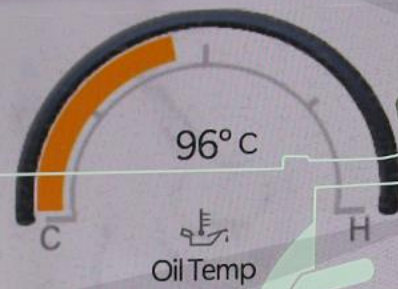

4:38

FM ARABIYA

LO

Vehicle Dynamics

Accessory Gauges

Pitch & Roll

Selec-Terrain

Forward Facing Camera