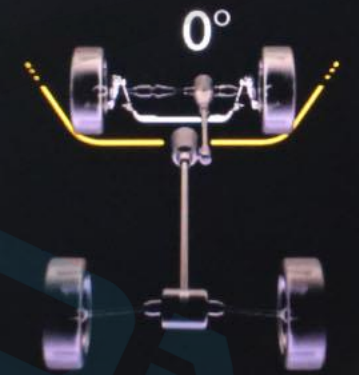

--

4. Off Road

0 km/h P

88°F

Vehicle Dynamics
32 km