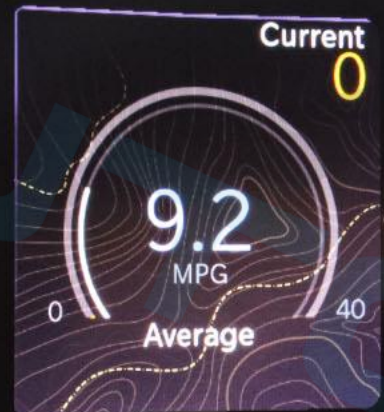

SET-

N

0 km/h P

92°F

Key Fob
has Left
the Vehicle

27 km

0 km/h P 88°F

A square panel displaying FM radio information. It shows "FM 102" in a blue box and "FM 102.00 MH" in a purple box.