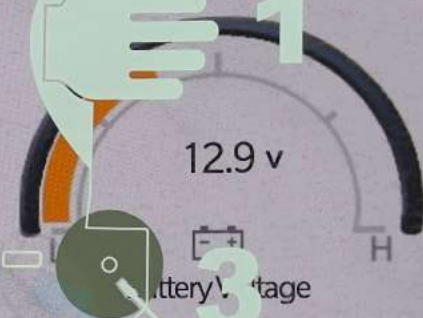

LO

36°
OUT

4:38

FM ARABIYA

LO

Vehicle Dynamics

2

Accessory Gauges

Pitch & Roll

Selec-Terrain

Forward Facing Camera

4WD
HIGH

55°22'03" E 25°10'06" N

Altitude -19 m

AUTO

Vehicle