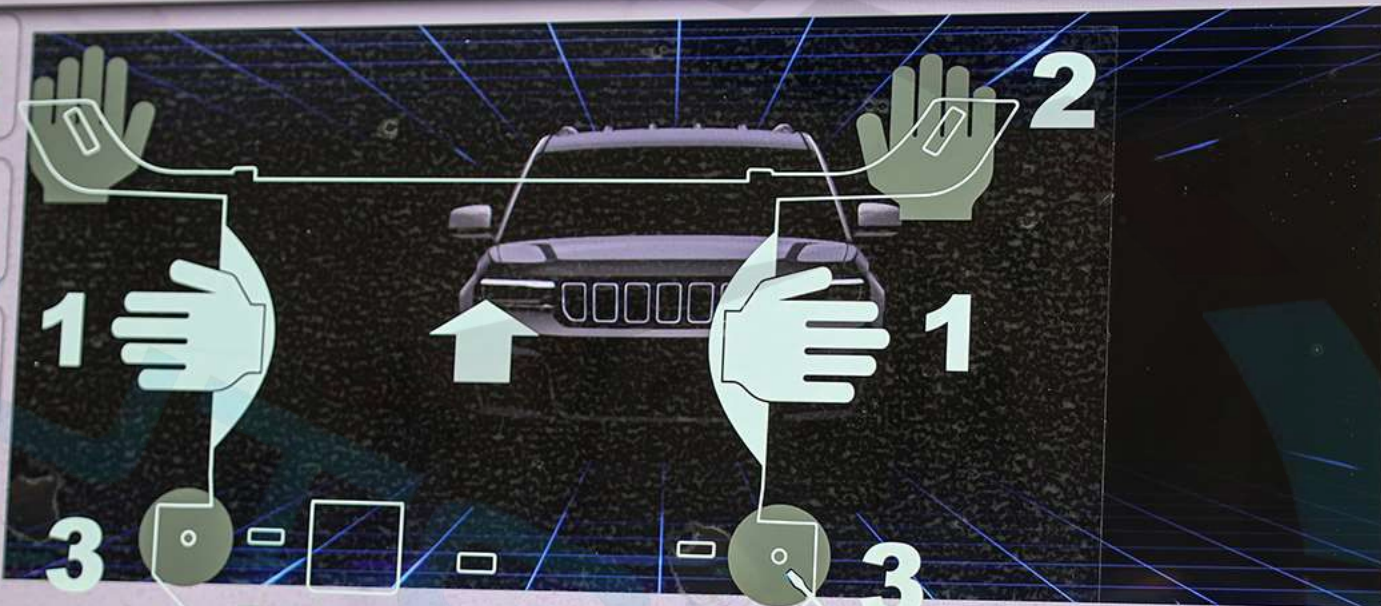

LO

36°
OUT

4:39

FM ARABIYA

LO

Vehicle Dynamics

2

Accessory Gauges

Pitch & Roll

Selec-Terrain

Forward Facing Camera

4WD
HIGH

55°22'03" E

25°10'06" N

Altitude -19 m

AUTO

E
A

Vehicle