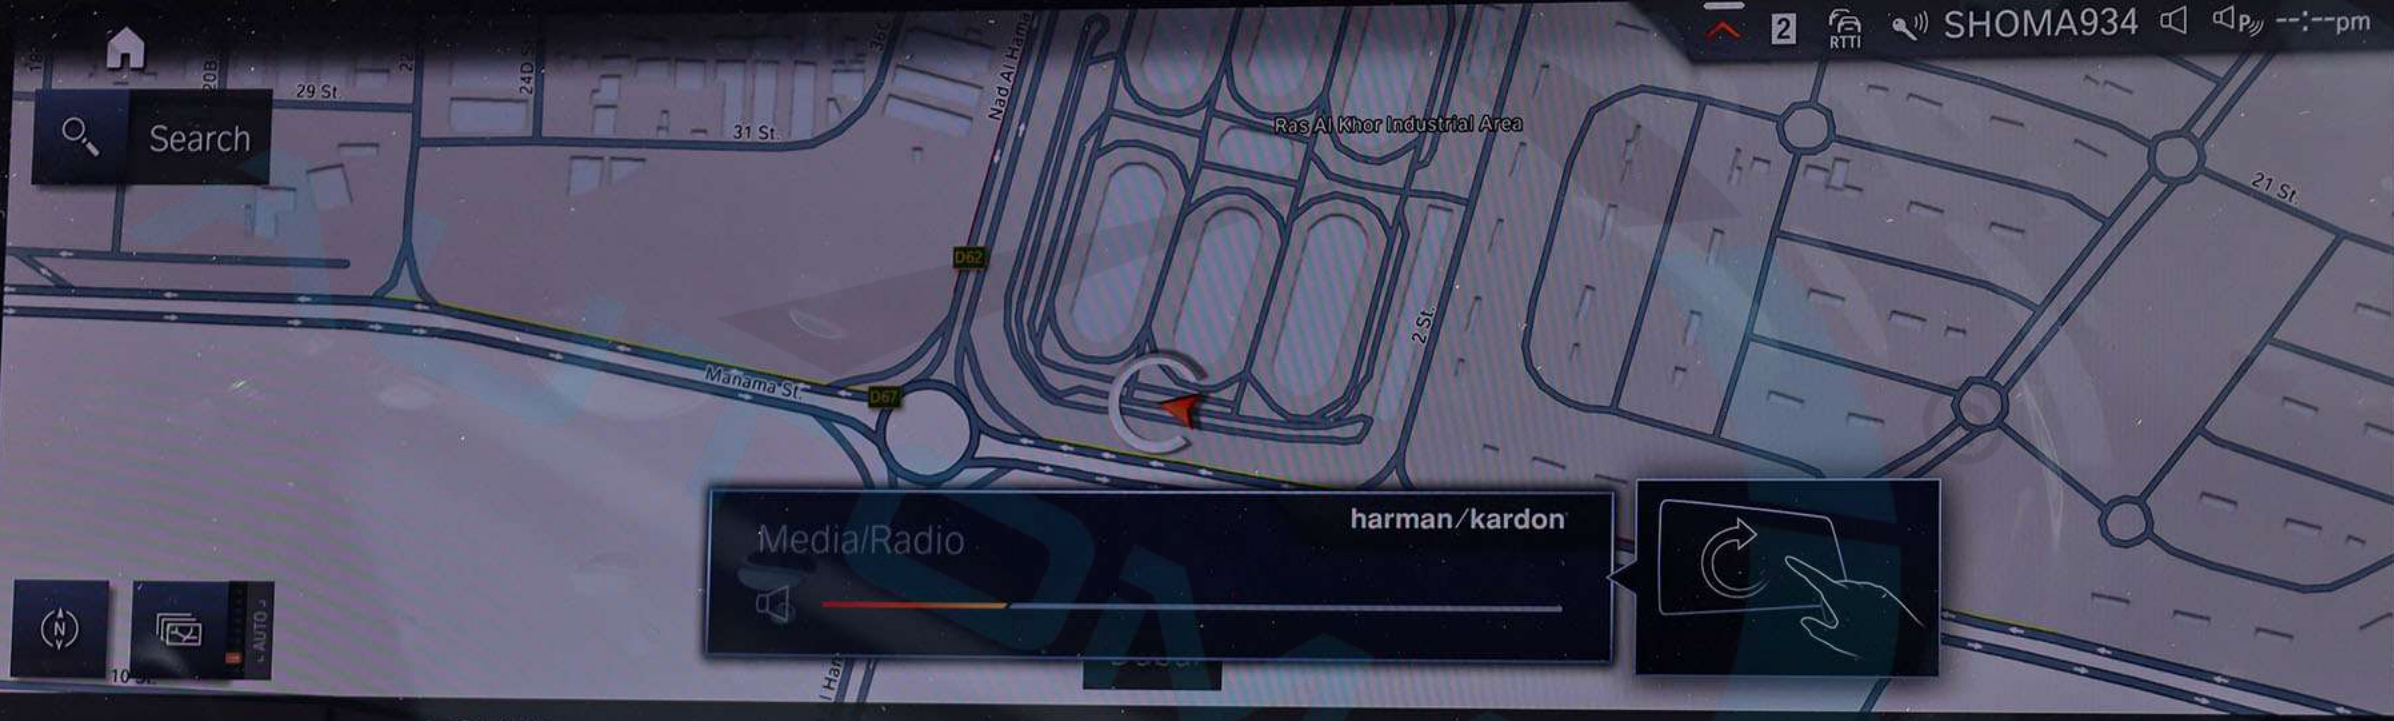

-  Start Reversing Assistant
-  Record new path

- LOW °C +

CLIMATE MENU

- LOW °C +

Search

Media/Radio harman/kardon

Speaker icon and volume slider

Navigation icons: Home, Search, and a card icon labeled 'AUTO'.