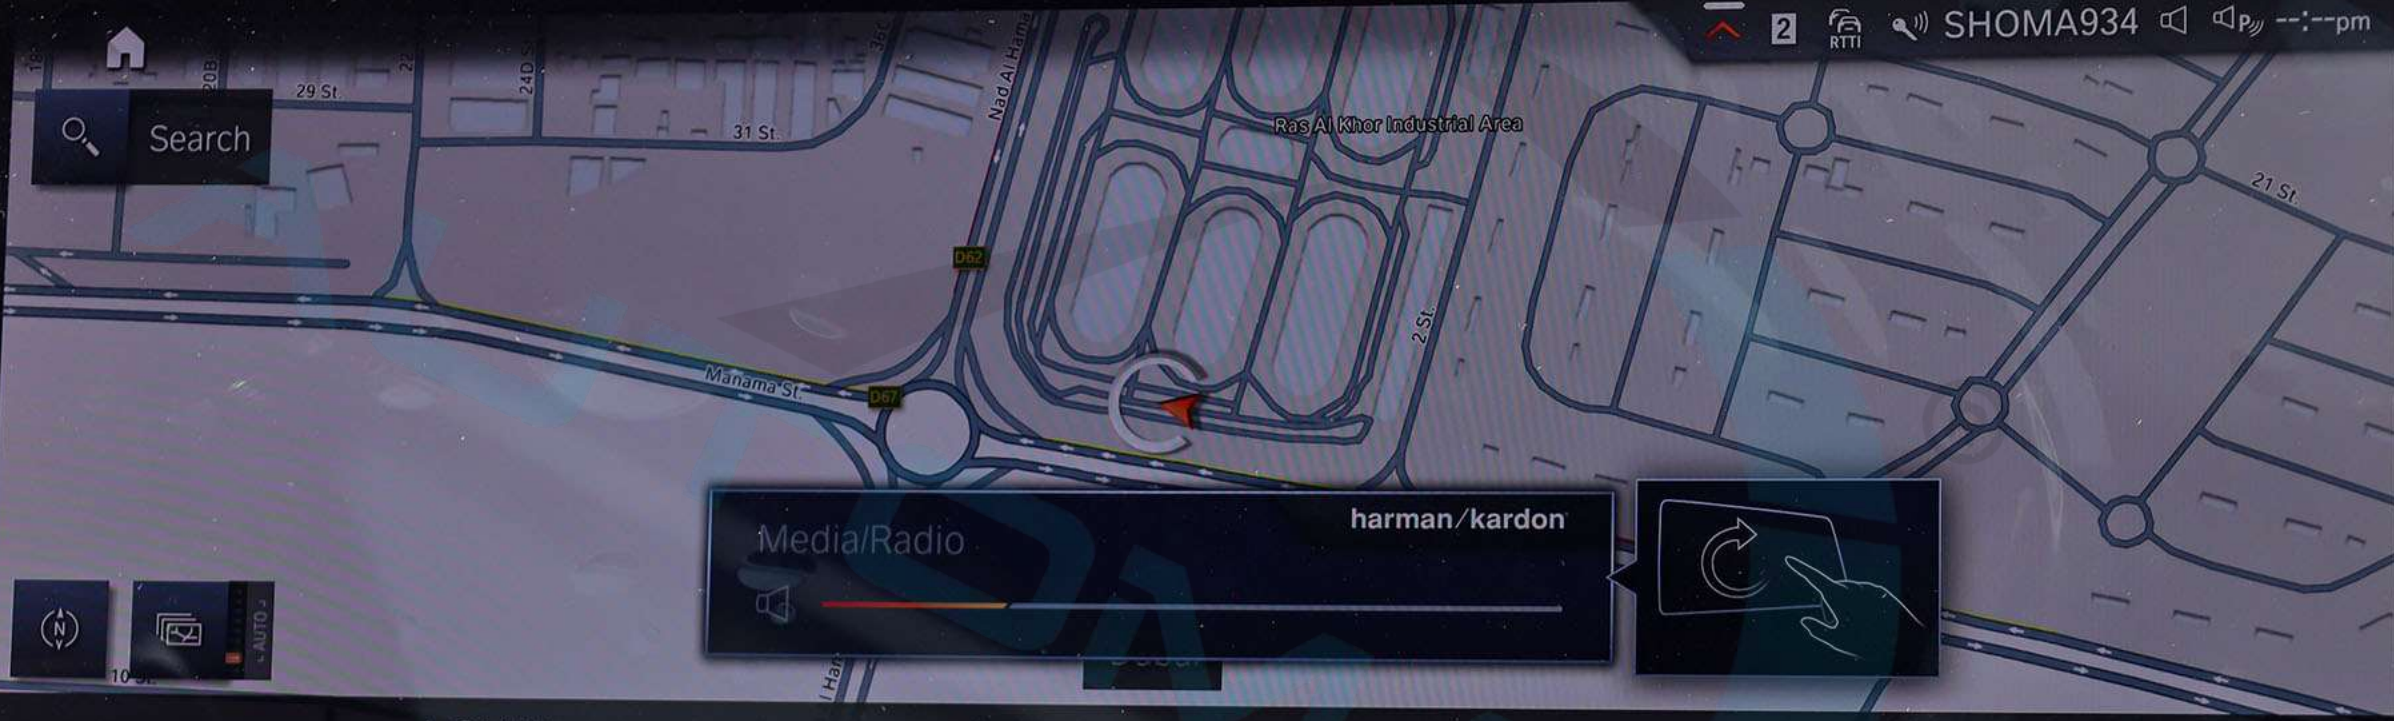

CLIMATE MENU

- LOW °C +

Search

Media/Radio harman/kardon

Speaker icon

Volume slider

Refresh icon

Navigation icons: Home, Search, Map, and Auto mode.