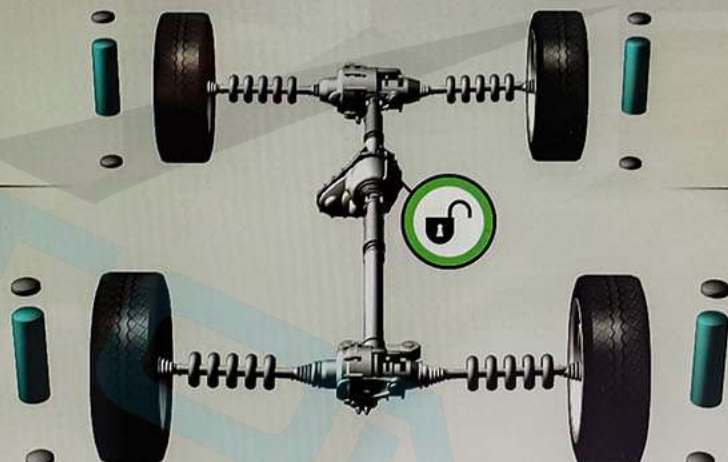

14:28

P

0°

0°

Altitude
-1 m

Bearing
N328°W

4x4i INFO

WADE SENSING

TR INFO

CONFIGURABLE TR