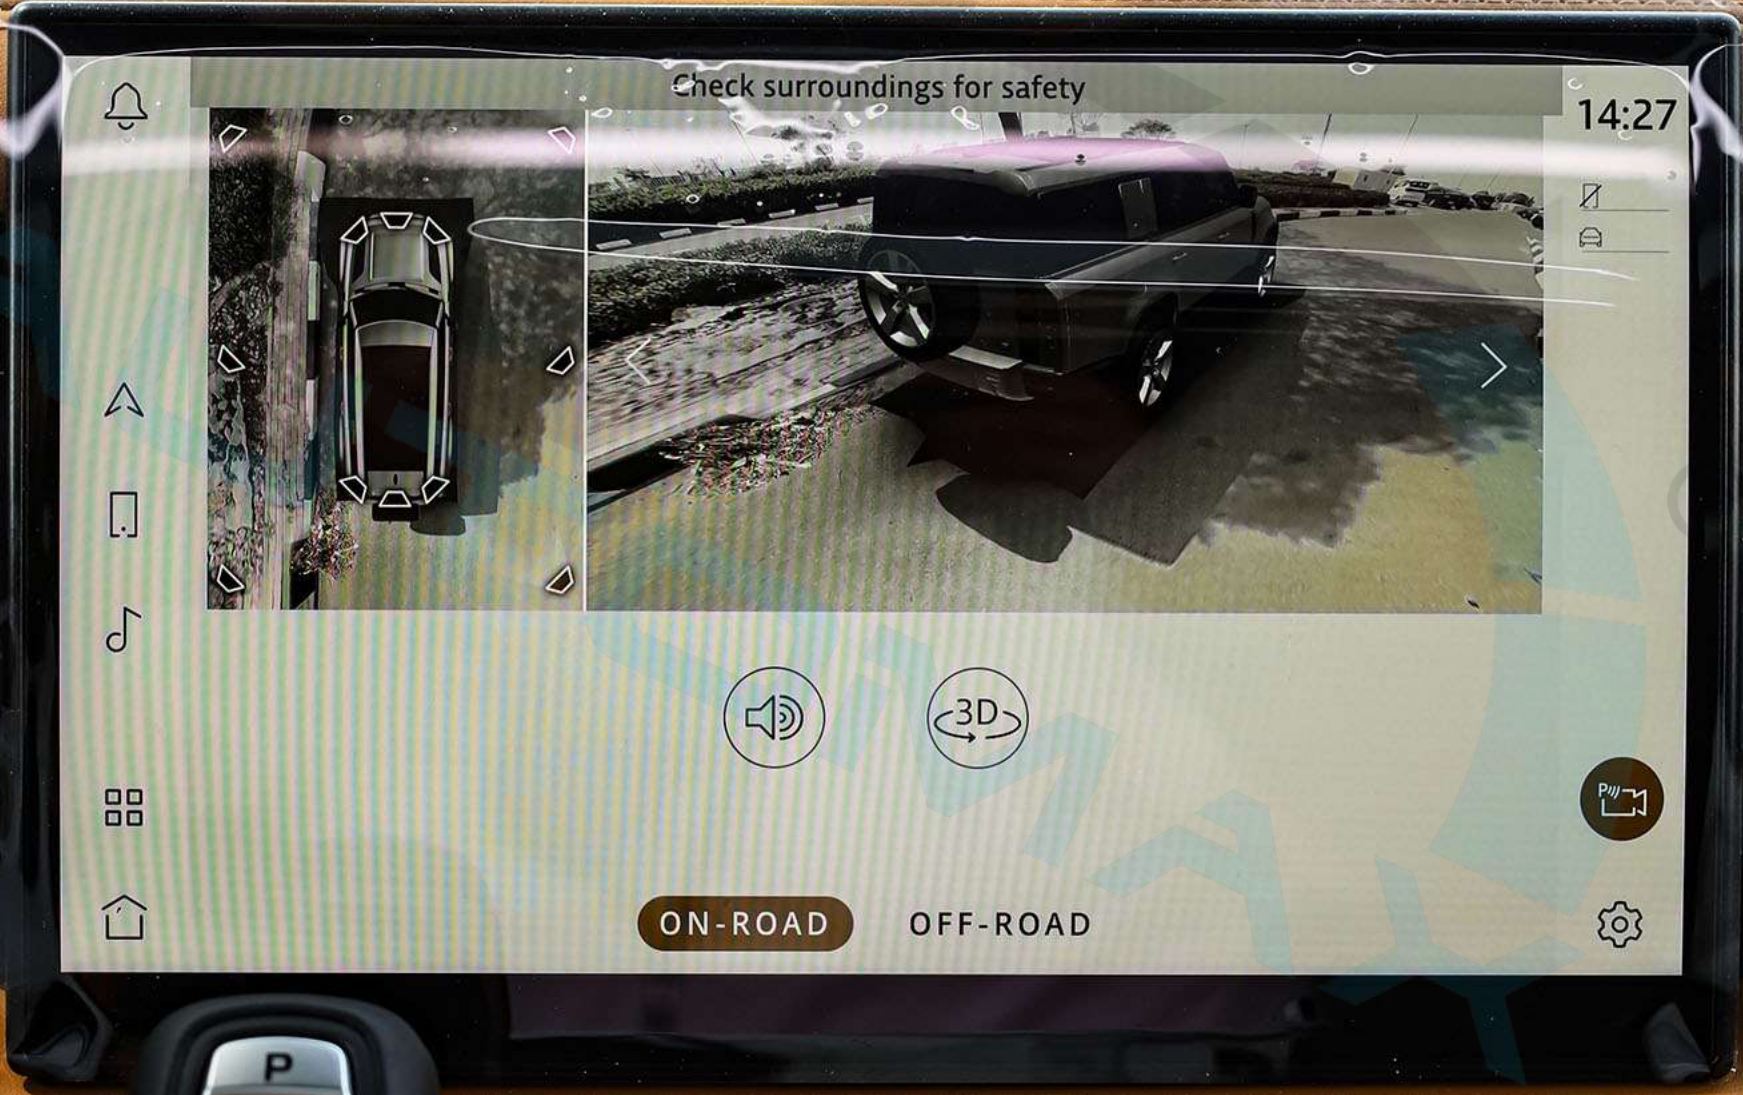

Check surroundings for safety

14:27

ON-ROAD

OFF-ROAD