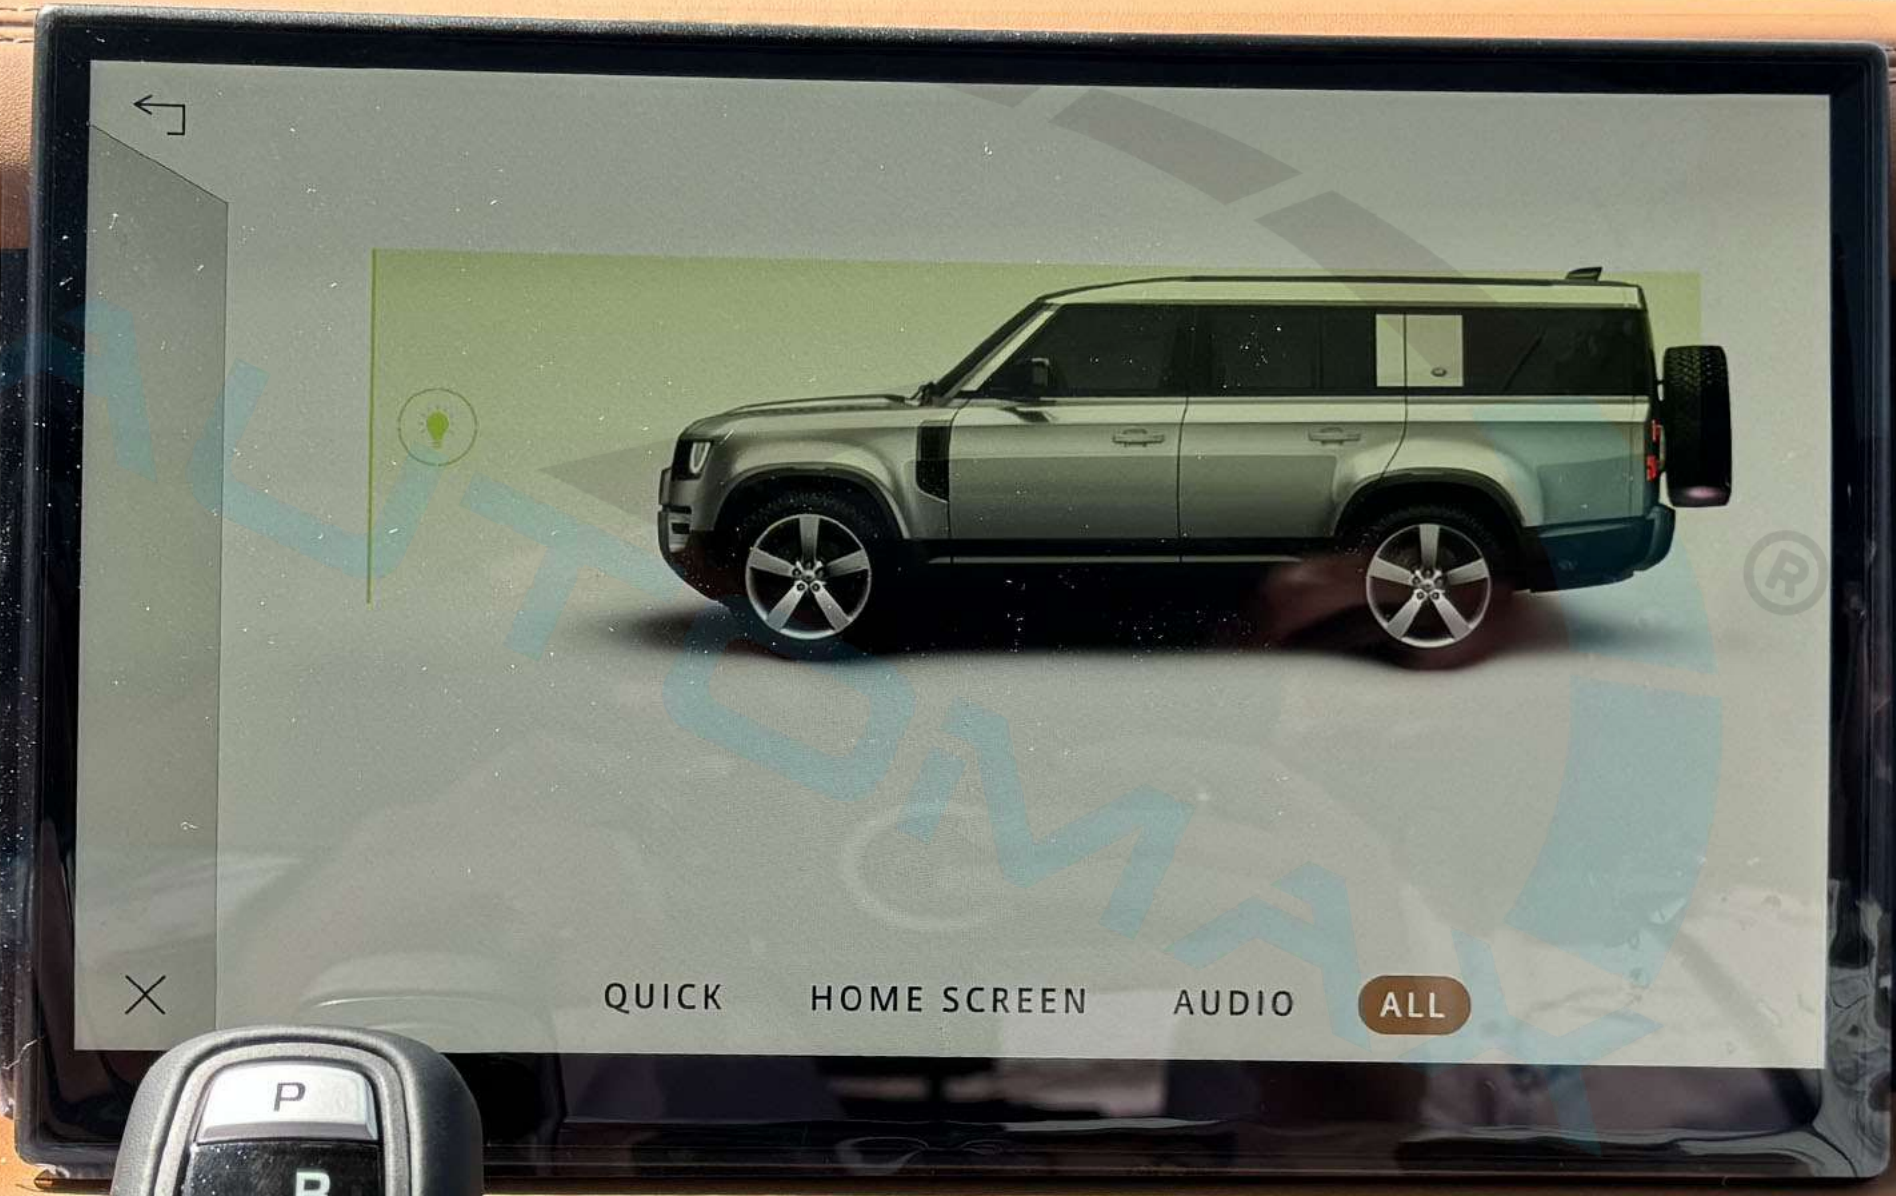

54

PM2.5

8

CLIMATE

AIR QUALITY

OK

QUICK

HOME SCREEN