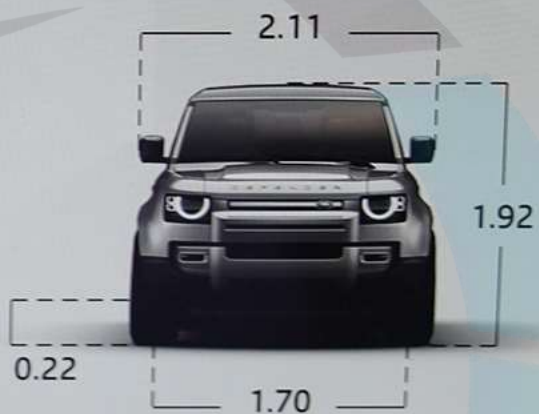

To activate, ensure the following:

- ✓ Vehicle stationary
- ✓ Foot off accelerator
- ✓    activated
- ✓  off or Descent Control only

Start Low Traction Launch

Meters

16:19

Vehicle set in normal height

NAVIGATION