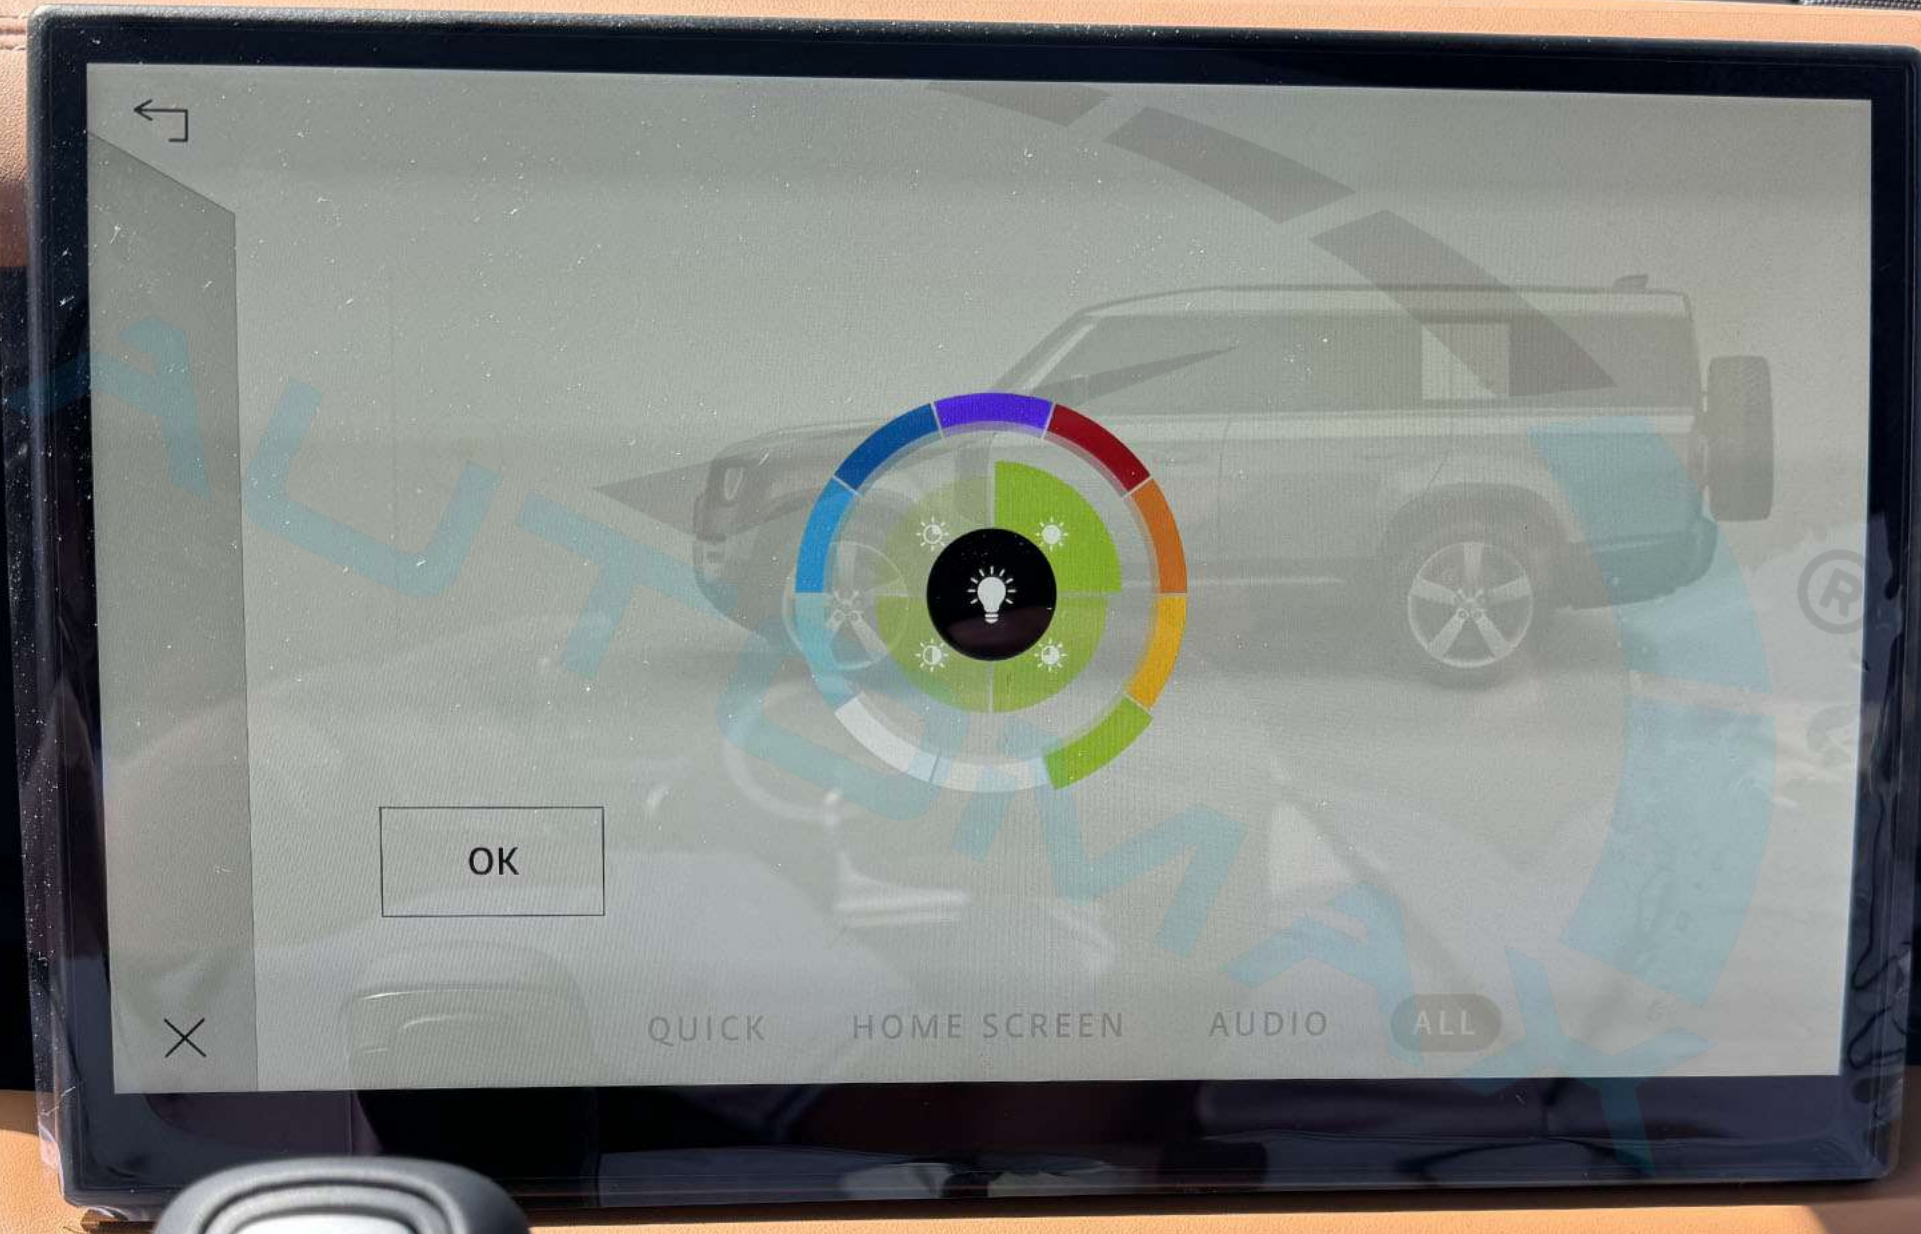

54

PM2.5

8

CLIMATE

AIR QUALITY

OK

QUICK

HOME SCREEN