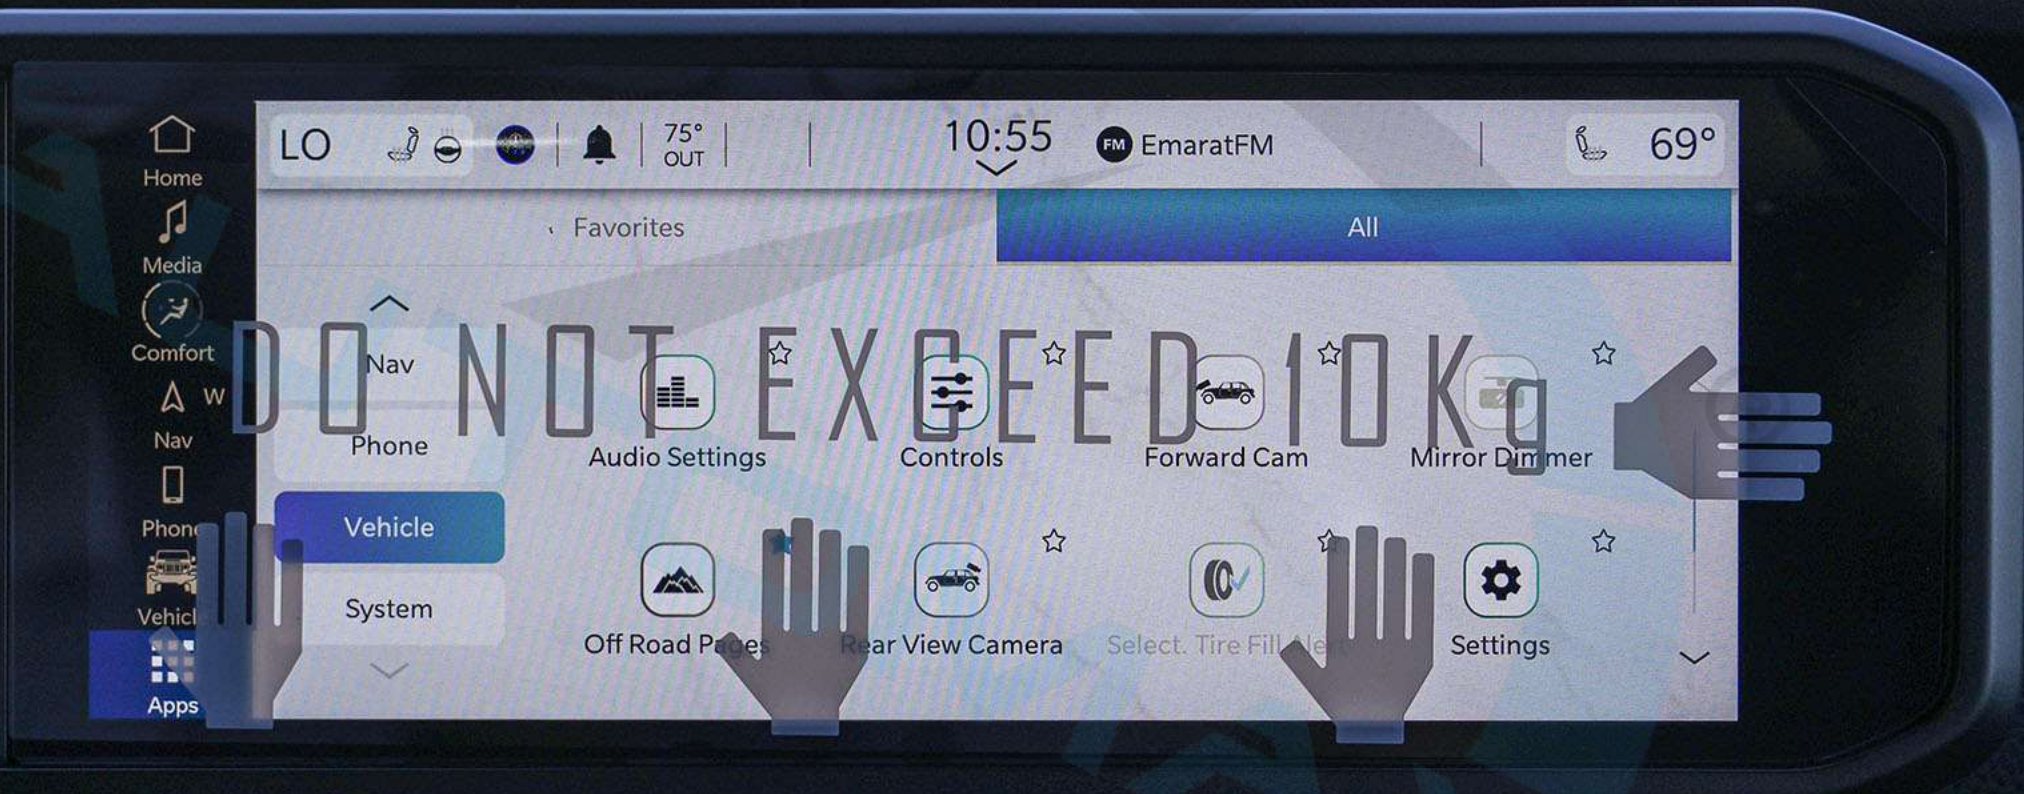

Media Comfort DAB Device Manager FM Radio Media

Nav Phone

USB 1 USB 2

DO NOT EXCEED 100KPH

DO NOT PRESS

LO

75° OUT

10:55