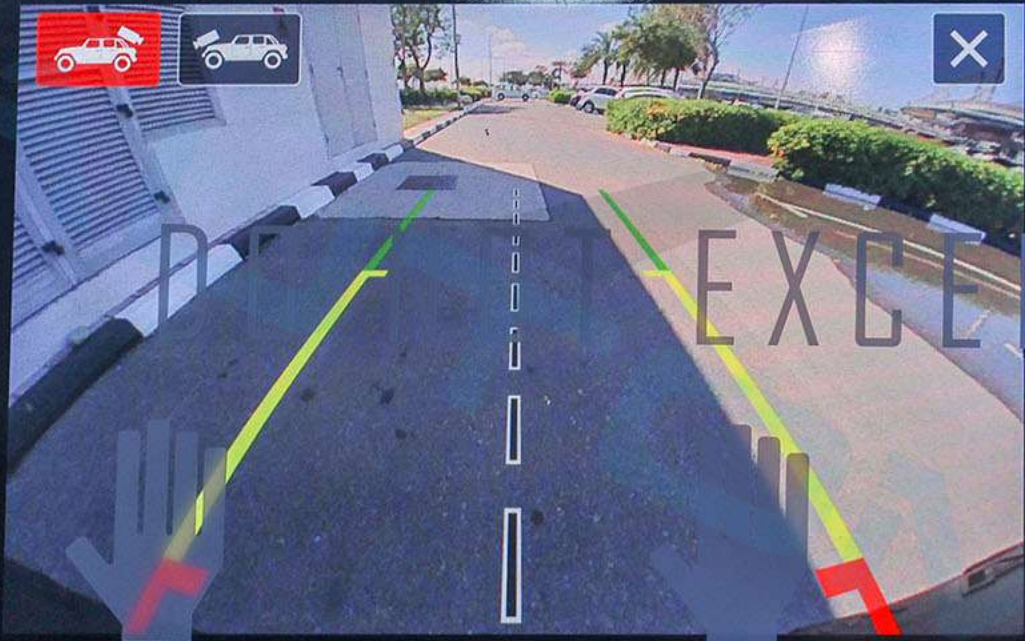

ON OFF

REAR WIPER

Control stalks for rear wiper and other functions.

DO NOT PRESS

Clean camera and rear glass

Jeep

DO NOT PRESS

EXCEEDED Jeep