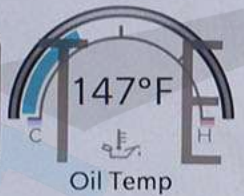

LO

75°
OUT

10:53

FM EmaratFM

69°

Off Road Pages

Vehicle Dynamics
Accessory Gauges