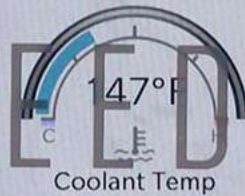

LO

75°
OUT

10:53

FM EmaratFM

69°

Off Road Pages

Vehicle Dynamics
Accessory Gauges