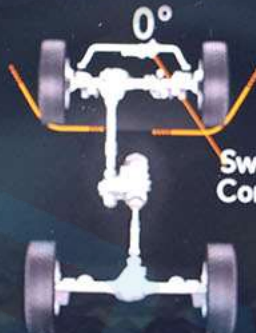

Compass indicator pointing West.

3.0

Altitude indicator showing 3.0.

Off Road

Mode indicator showing Off Road.

80°F

Temperature indicator showing 80°F.

Drivetrain