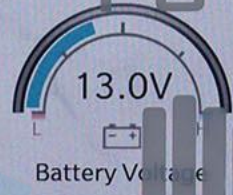

Home

Media

Comfort

Phone

Vehicle

App

LO

80°
OUT

12:06

95.70

LO

Off Road Pages

Vehicle Dynamics

Accessory Gauges

Pitch & Roll

2H

55°-60°

25°10'08" N

Altitude: -15 m

DO NOT PRESS