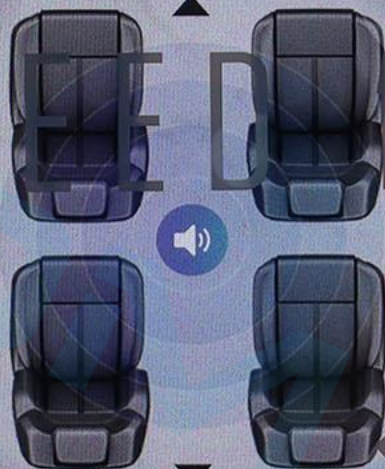

Sources

Playing

Browse

Audio Settings

Balance / Fade

Equalizer

Speed Adjusted
Volume

Max Volume Offset