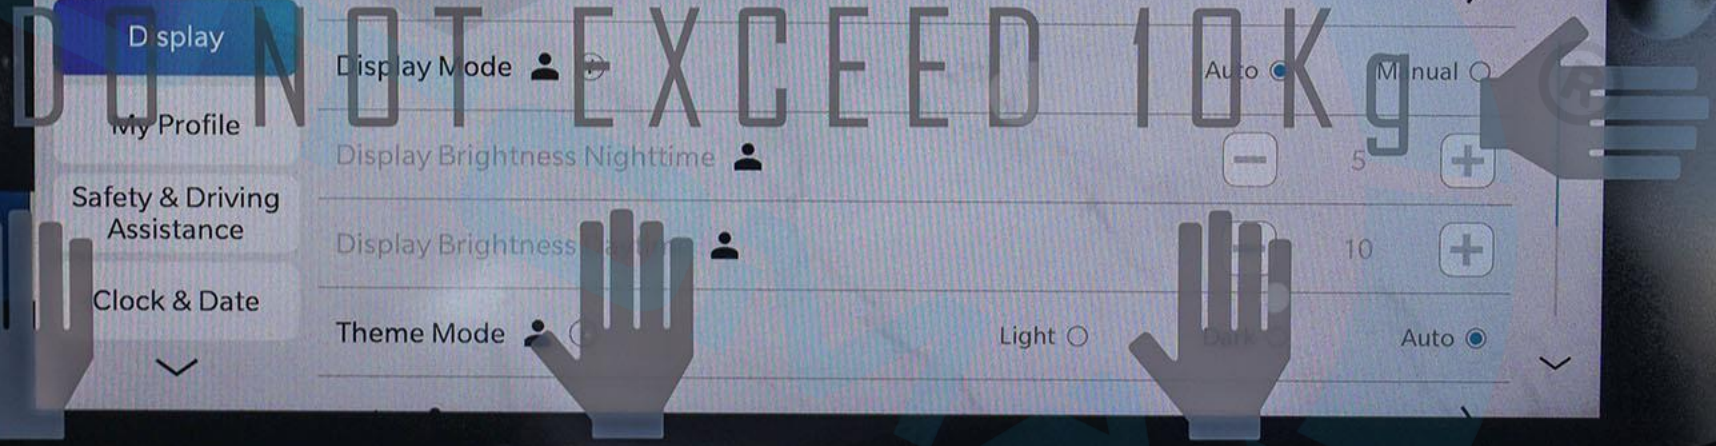

Language (English (United States))

Display Mode Auto Manual

Display Brightness Nighttime 5

Display Brightness 10

Theme Mode Light Dark Auto

DO NOT PRESS

Home

Media