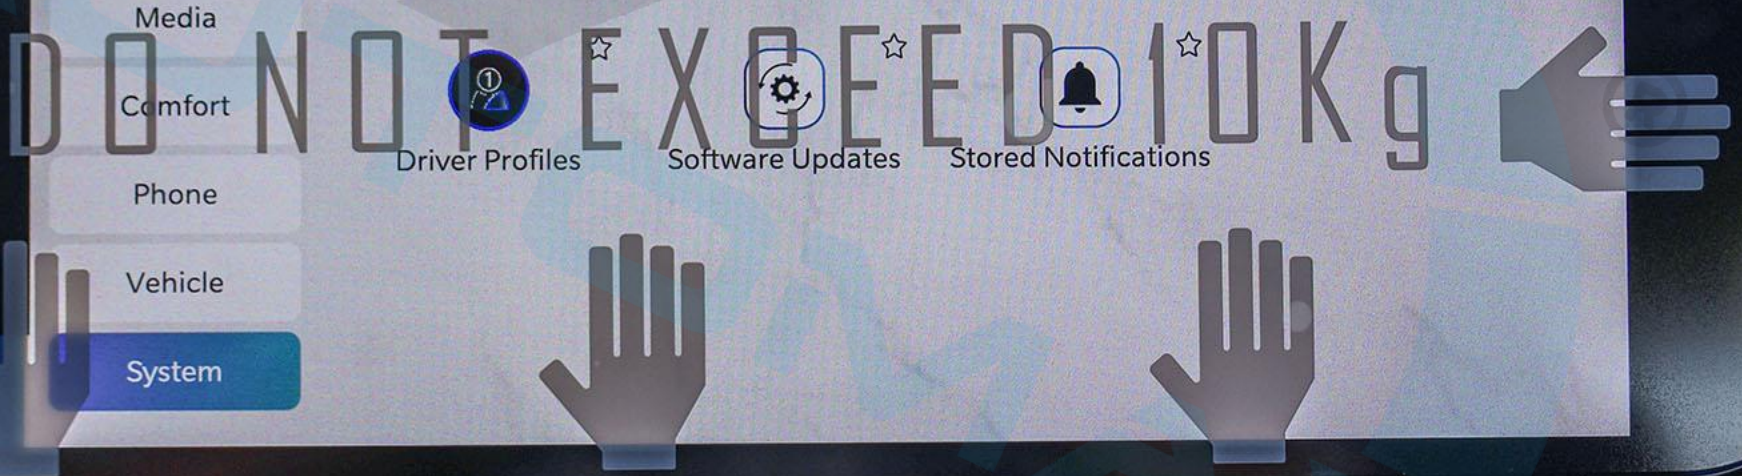

Media

Comfort

Phone

Vehicle

System

Driver Profiles

Software Updates

Stored Notifications

Home

Media

Comfort

Phone

Vehicle

App

LO

80°
OUT