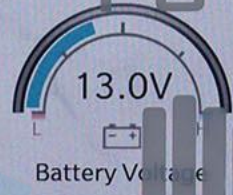

Home

Media

Comfort

Phone

Vehicle

App

LO

80°
OUT

12:06

95.70

LO

Off Road Pages

Vehicle Dynamics

Accessory Gauges

Pitch & Roll

2H

55° 60°

25°10'08" N

Altitude: -15 m

DO NOT PRESS