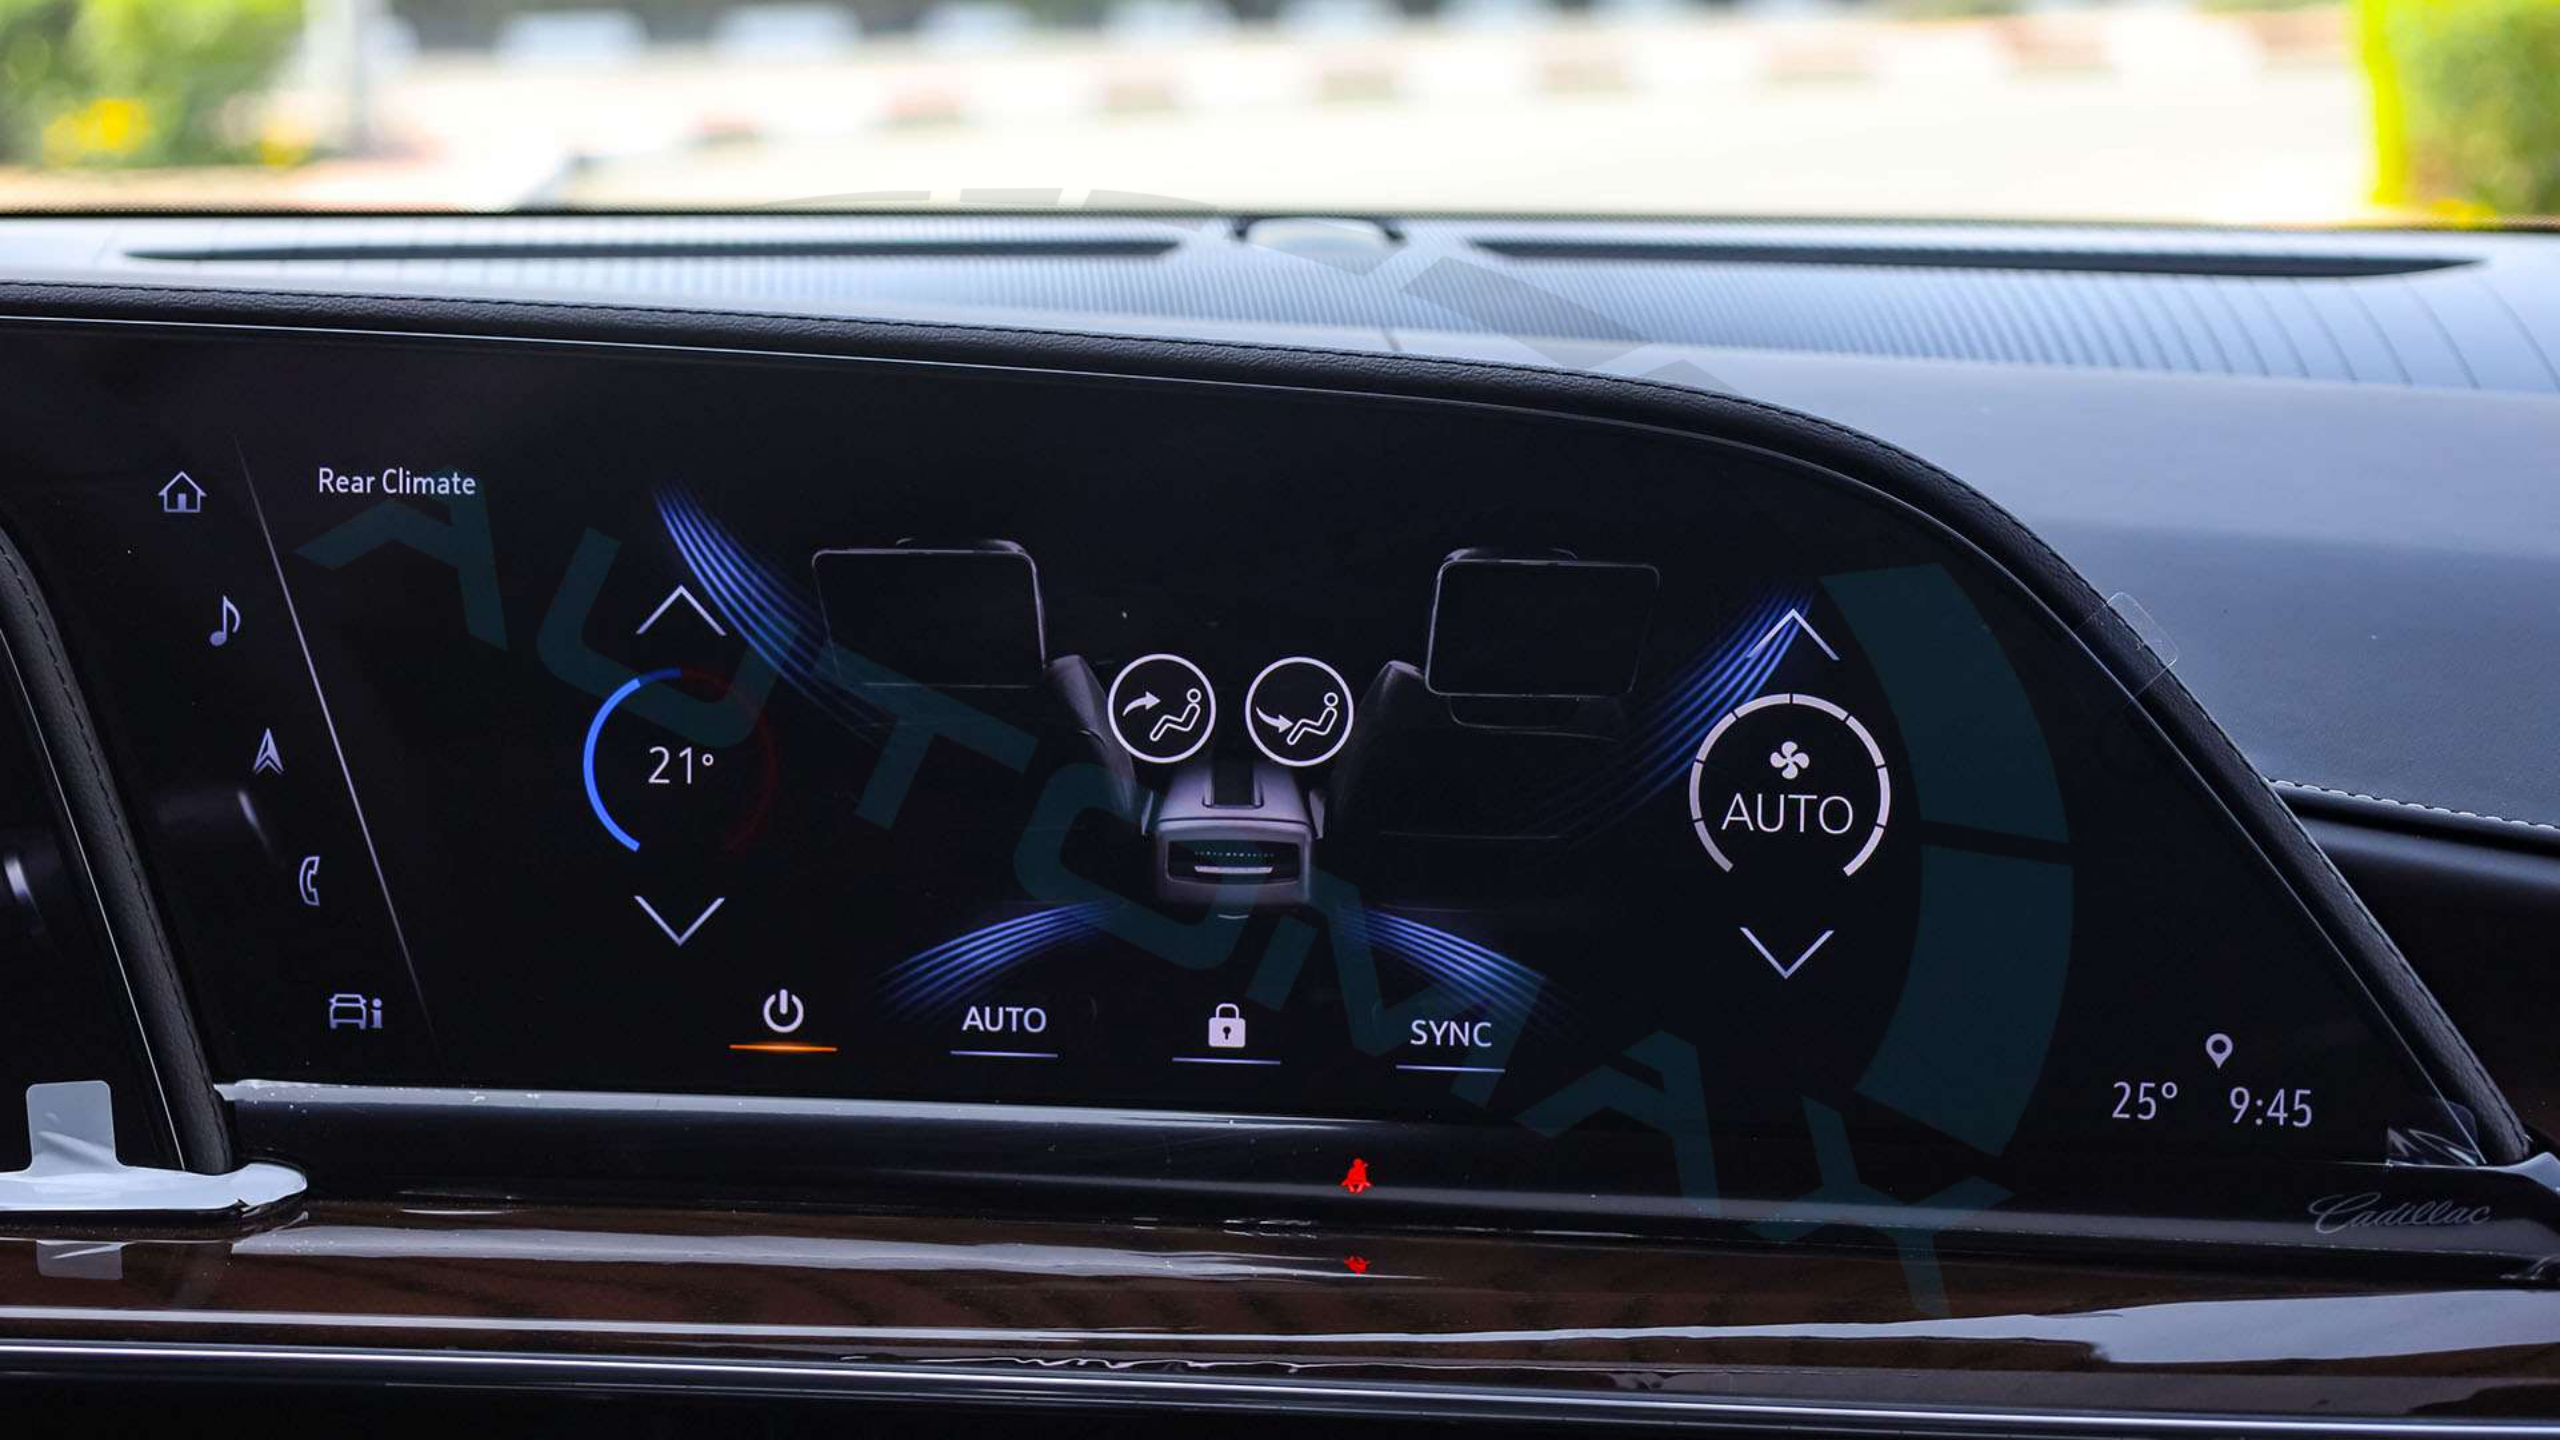

Rear Climate

21°

AUTO

AUTO

SYNC

25°

9:45

Cadillac