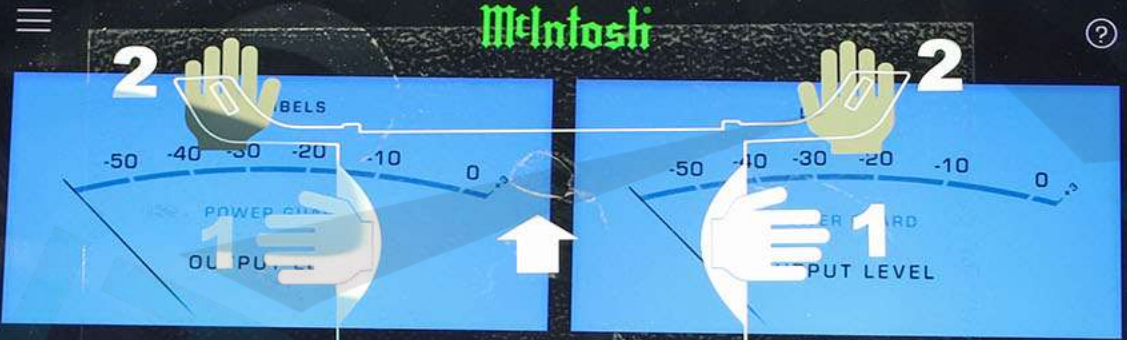

LO [Icons] 4:51 FM AD Quran [Icons] LO

AD Quran
facebook. @ADQuran
88.2 FM

FM Radio [3] [3] Audio

CH CH

- Home
- Media
- Comfort
- Nav
- Phone
- Vehicle
- Apps

MUTE [Icons] SCREEN OFF

VOL [Knob]

TUNE ENTER SCROLL [Knob]

MAX REAR OFF [Icons] AUTO [Icons]