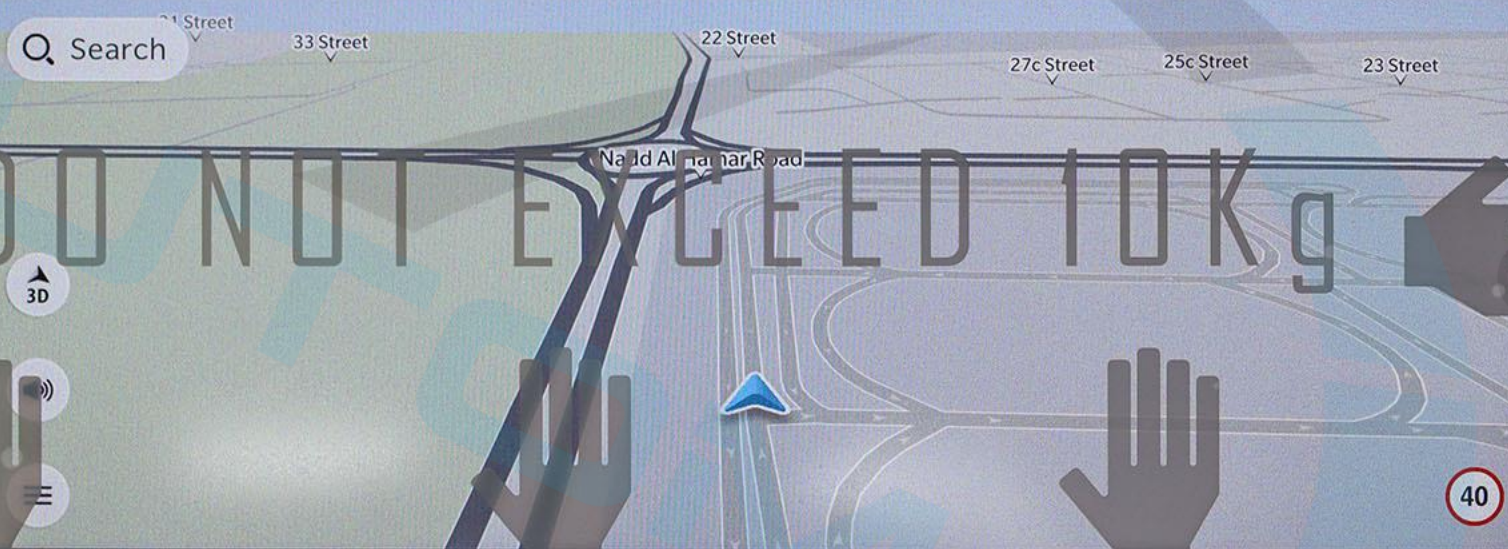

Phone

Vehicle

Apps

LO 63° OUT | 11:23 101.20 | 65°

Home

Media

Comfort

Nav