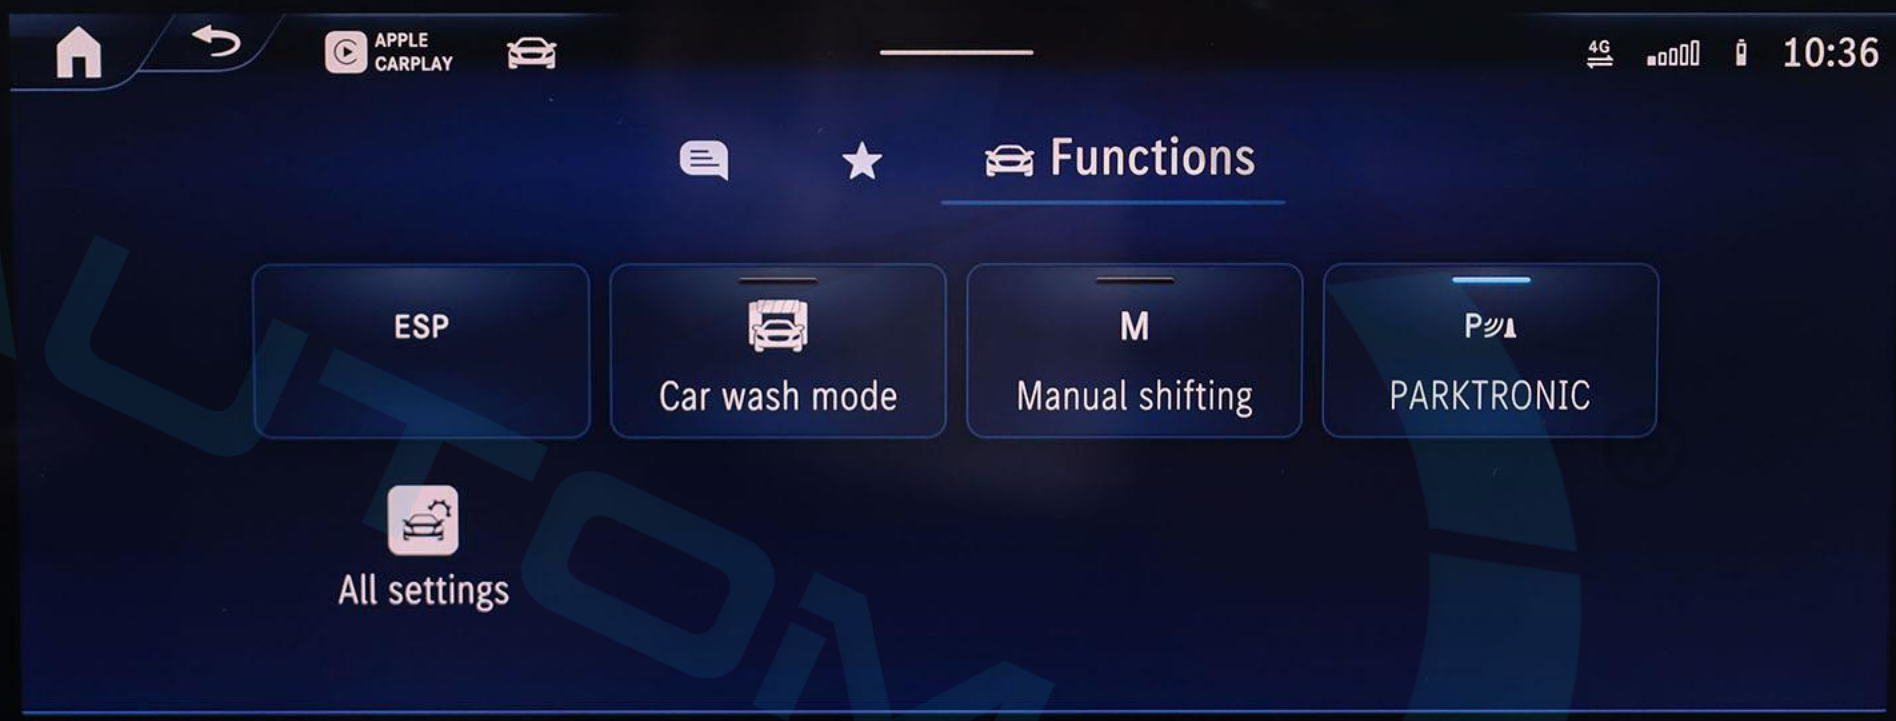

APPLE
CARPLAY

4G

10:36

Functions

ESP

Car wash mode

M

Manual shifting

P

PARKTRONIC

All settings

START
ENGINE